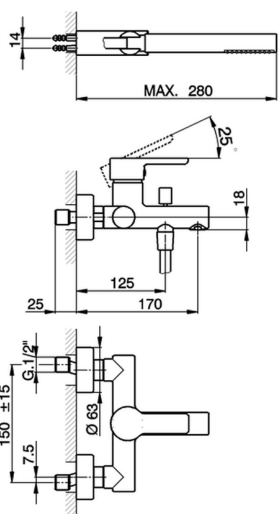

## Single lever bath mixer, with shower set SOFT\_SF000120

MODEL **SF000120**

Single lever bath mixer, with shower set, wall mounted adjustable handshower bracket, 26 mm ABS minimalistic one spray handshower, 150 cm Brass flexible hose

AVAILABLE FINISHINGS

CHARACTERISTICS

Cartridge Spare Parts **ZZ95435000**

**35 mm Cartridge**

2026-06-27