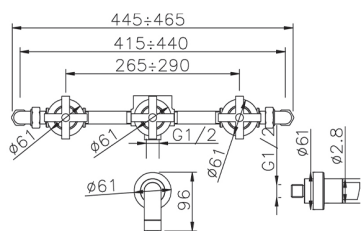

AVAILABLE FINISHINGS

- **21** 21 Chrome
- **40** 40 Matt Black
- **2F** 2F Brushed Nickel
- **2W** 2W Brushed Gold