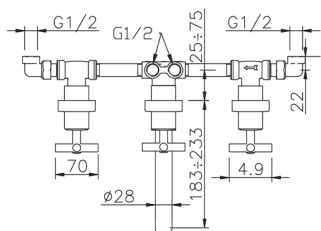

AVAILABLE FINISHINGS

- **21** 21 Chrome
- **40** 40 Matt Black
- **2F** 2F Brushed Nickel
- **2W** 2W Brushed Gold