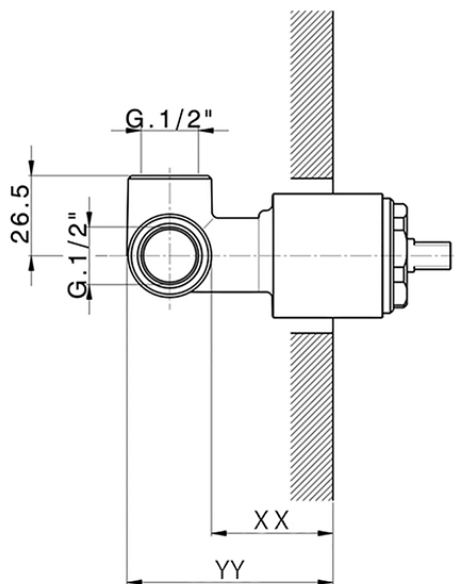

Concealed single lever shower valve CONCEALED\_ZB005300

Piastra/Plate/Plaque/Platte/Placa  
 2-3mm: XX 27-47 YY 54-74  
 10mm: XX 16-40 YY 43-68

ZB005300

<https://en.huberitalia.com/concealed-single-lever-shower-valve-concealed-zb005300>