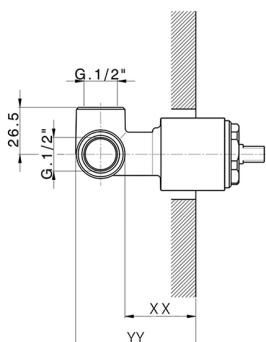

Concealed single lever shower valve CONCEALED_ZB005300

MODEL **ZB005300**

Concealed single lever shower valve, 1/2" Concealed shower mixer, without trim kit

AVAILABLE FINISHINGS

04 04 Without finishing

CHARACTERISTICS

Installation	Concealed
Cartridge Spare Parts	ZZ94035000
35 mm Cartridge	
Concealed	1

Piastra/Plate/Plaque/Platte/Placa
 2-3mm: XX 27-47 YY 54-74
 10mm: XX 16-40 YY 43-68

2024-09-19