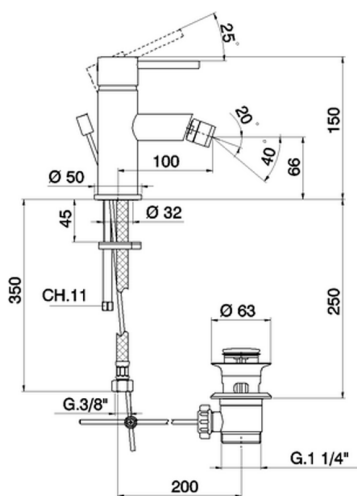

Single lever bidet mixer EnergySave TRATTO EVO_TV000555

MODEL **TV000555**

Single lever bidet mixer EnergySave, with 1"1/4 automatic pop up waste, G.3/8" stainless steel flexible hoses

AVAILABLE FINISHINGS

CHARACTERISTICS

Cartridge Spare Parts **ZZ96800000**

35 mm Cartridge

EcoStop

EcoStop feature limits water flow to approximately 50% of maximum output with one point of resistance on setting. Push slightly past the middle stop only when full water output is required. This will save water up to 50%.

EnergySave

Thanks to the EnergySave device, only cold water will be drawn if the lever is operated in the central position, so that the water heater will not be engaged and no hot water wasted, leading to considerable savings in energy and costs. The temperature can be adjusted by rotating the lever to the left, until the desired temperature is reached.