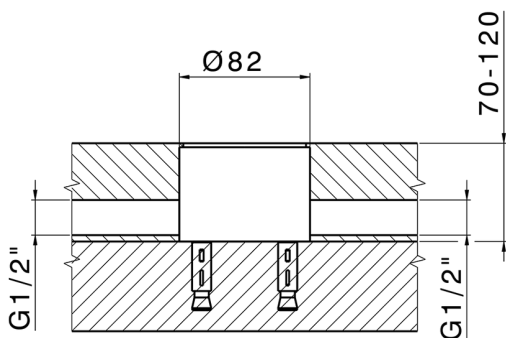

Exposed part for single-lever bath shower mixer NUOVA EGO_NE014200

MODEL **NE014200**

Exposed part for single-lever bath shower mixer, handshower holder on column, ABS 27x27mm one spray minimalist square handshower, 150 cm smooth SILVERFLEX Flexible Hose, without concealed part (for item ZB004510)

AVAILABLE FINISHINGS

- 
21 21 Chrome
- 
2F 2F Brushed Nickel
- 
40 40 Matt Black
- 
4Q 4Q Matt White

CHARACTERISTICS

Cartridge Spare Parts **ZZ97179000**

35 mm Cartridge

Installation **Concealed**

Required concealed parts **ZB004510**

Concealed part single lever free-standing CONCEALED_ZB004510

MODEL **ZB004510**

Floor mounted concealed part, for free-standing mixer

AVAILABLE FINISHINGS

 **04** 04 Without finishing

CHARACTERISTICS

Installation	Concealed
Concealed	1