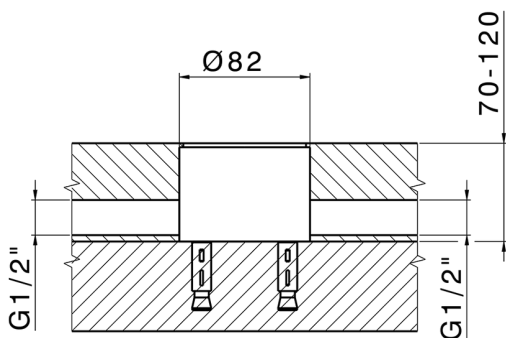

## Exposed part for single-lever bath shower mixer NUOVA EGO\_NE014200

MODEL **NE014200**

Exposed part for single-lever bath shower mixer, handshower holder on column, ABS 27x27mm one spray minimalist square handshower, 150 cm smooth SILVERFLEX Flexible Hose, without concealed part (for item ZB004510)

### CHARACTERISTICS

Cartridge Spare Parts **ZZ97179000**

**35 mm Cartridge**

Installation **Concealed**

Required concealed parts **ZB004510**

**Concealed part single lever free-standing CONCEALED\_ZB004510**

MODEL **ZB004510**

Floor mounted concealed part, for free-standing mixer

AVAILABLE FINISHINGS

 **04** 04 Without finishing

CHARACTERISTICS

Installation	<b>Concealed</b>
Concealed	<b>1</b>

2024-12-22