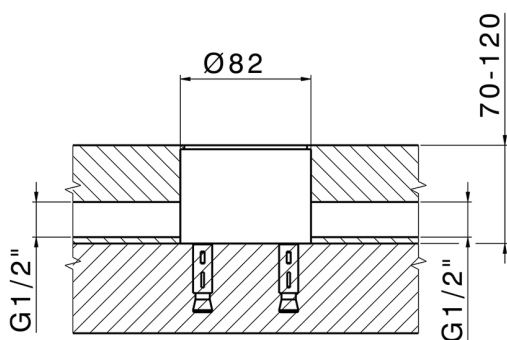

Exposed part for single-lever bath shower mixer NUOVA EGO_NE014200

MODEL **NE014200**

Exposed part for single-lever bath shower mixer, handshower holder on column, ABS 27x27mm one spray minimalist square handshower, 150 cm smooth SILVERFLEX Flexible Hose, without concealed part (for item ZB004510)

AVAILABLE FINISHINGS

- 
21 21 Chrome
- 
2F 2F Brushed Nickel
- 
40 40 Matt Black
- 
4Q 4Q Matt White

CHARACTERISTICS

Cartridge Spare Parts **ZZ97179000**

35 mm Cartridge

Installation **Concealed**

Required concealed parts **ZB004510**

Concealed part single lever free-standing CONCEALED_ZB004510

MODEL **ZB004510**

Floor mounted concealed part, for free-standing mixer

AVAILABLE FINISHINGS

 **04** 04 Without finishing

CHARACTERISTICS

Installation	Concealed
Concealed	1