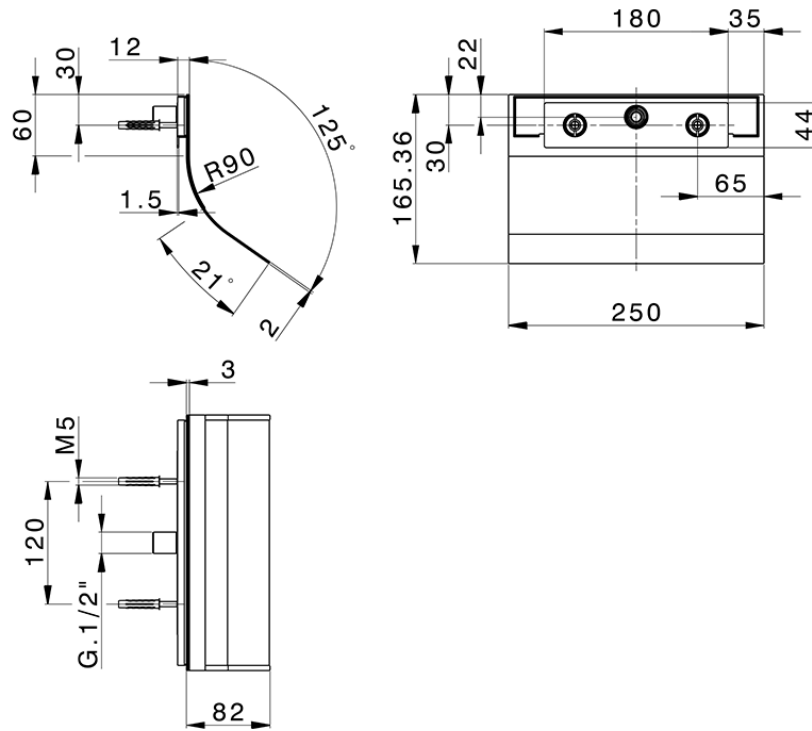

## Wall-mounted round waterfall ZEN\_ZS129040

ZS129040

<https://en.huberitalia.com/wall-mounted-round-waterfall-zen-zs129040>

2025-04-24