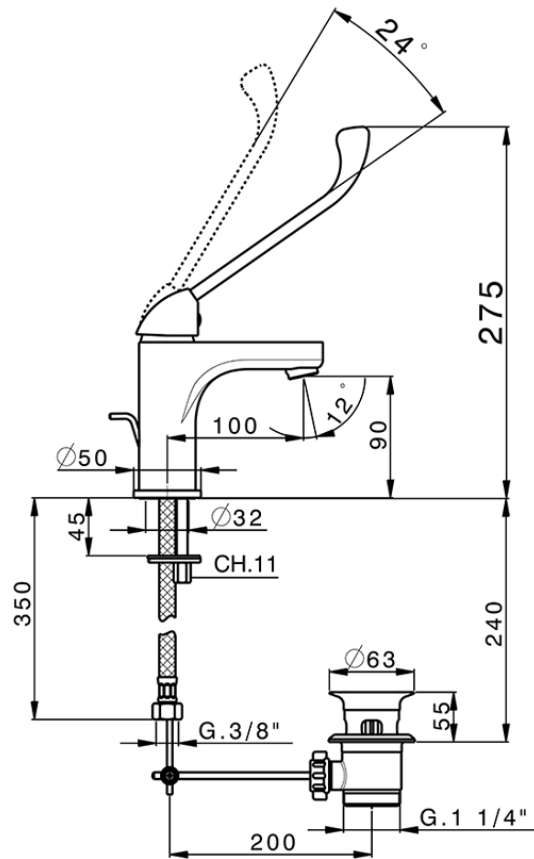

Single lever 'large' washbasin mixer RICAMBI_H9000490

H9000490

<https://en.huberitalia.com/single-lever-large-washbasin-mixer-ricambi-h9000490>

2026-06-06