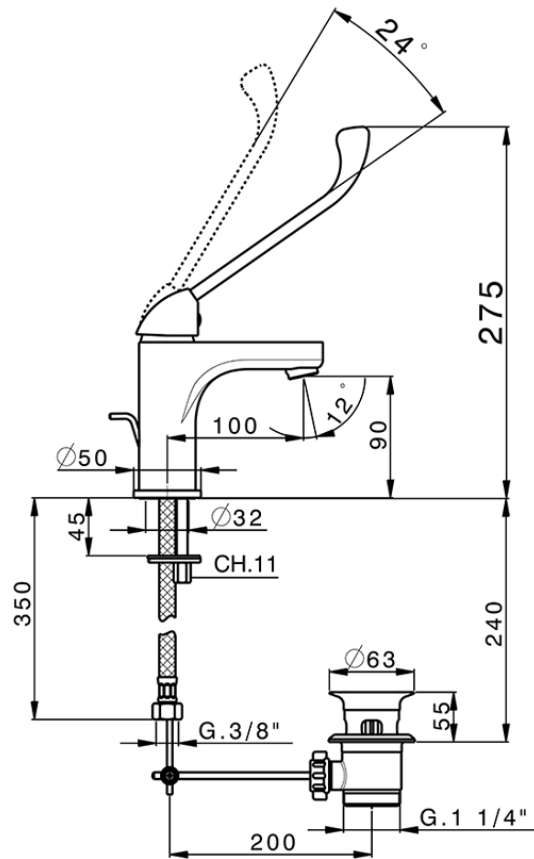

Single lever 'large' washbasin mixer RICAMBI_H9000490

H9000490

<https://en.huberitalia.com/single-lever-large-washbasin-mixer-ricambi-h9000490>

2026-06-26