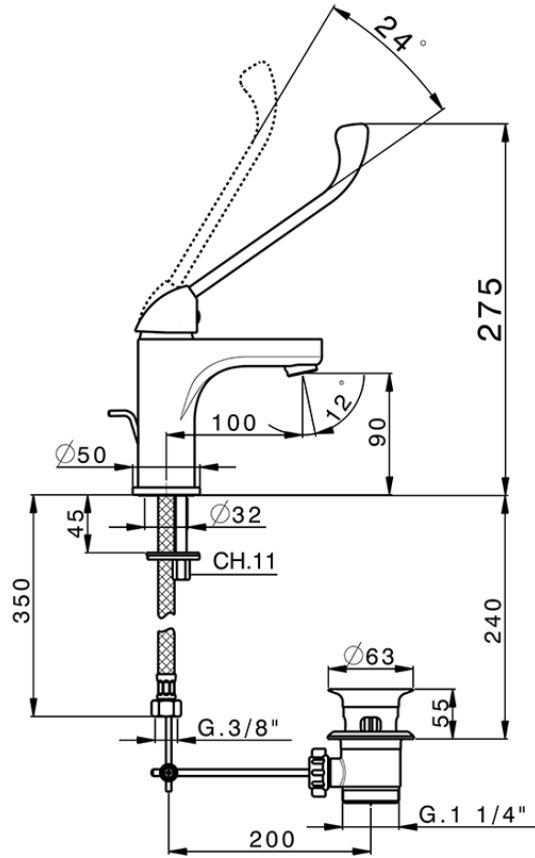

Single lever 'large' washbasin mixer RICAMBI_H9000490

H9000490

<https://en.huberitalia.com/single-lever-large-washbasin-mixer-ricambi-h9000490>

2026-04-08