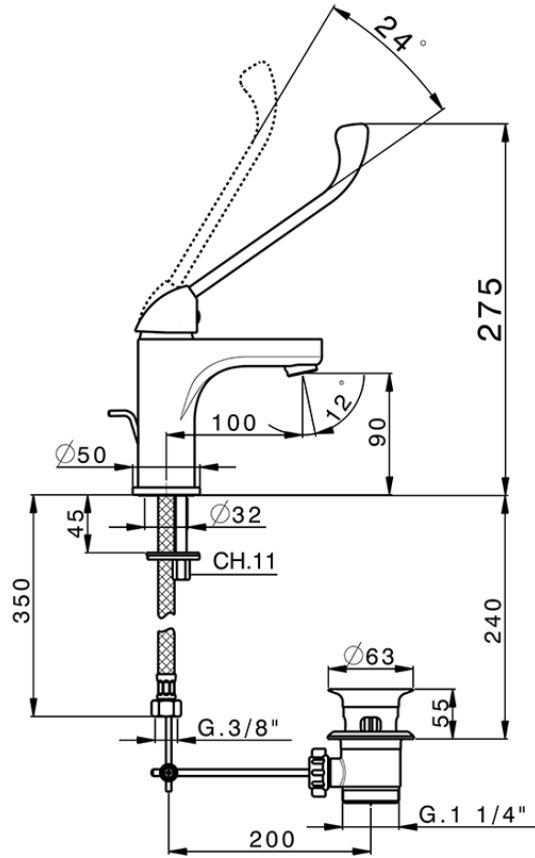

Single lever 'large' washbasin mixer RICAMBI_H9000490

H9000490

<https://en.huberitalia.com/single-lever-large-washbasin-mixer-ricambi-h9000490>

2026-06-26