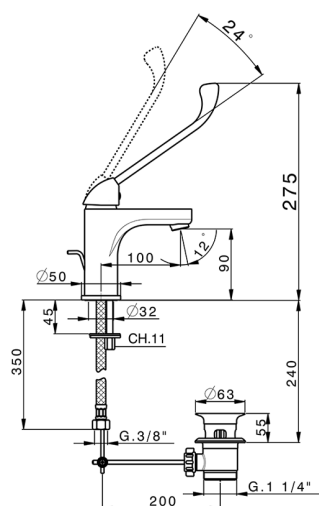

Single lever 'large' washbasin mixer RICAMBI_H9000490

MODEL **H9000490**

Single lever 'large' washbasin mixer, with automatic 1"1/4 automatic pop-up waste, G.3/8" stainless steel flexible hoses

AVAILABLE FINISHINGS

CHARACTERISTICS

Cartridge Spare Parts **ZZ95435000**

35 mm Cartridge

2026-06-26