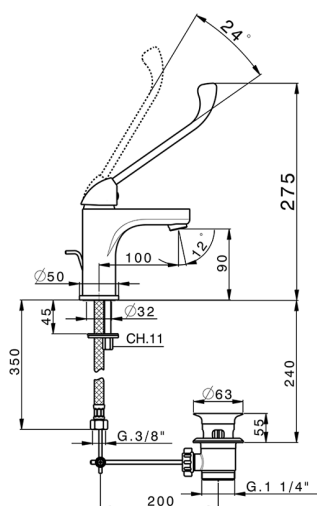

Single lever 'large' washbasin mixer RICAMBI_H9000490

MODEL **H9000490**

Single lever 'large' washbasin mixer, with automatic 1"1/4 automatic pop-up waste, G.3/8" stainless steel flexible hoses

AVAILABLE FINISHINGS

21 21 Chrome

CHARACTERISTICS

Cartridge Spare Parts **ZZ95435000**

35 mm Cartridge

2026-04-06