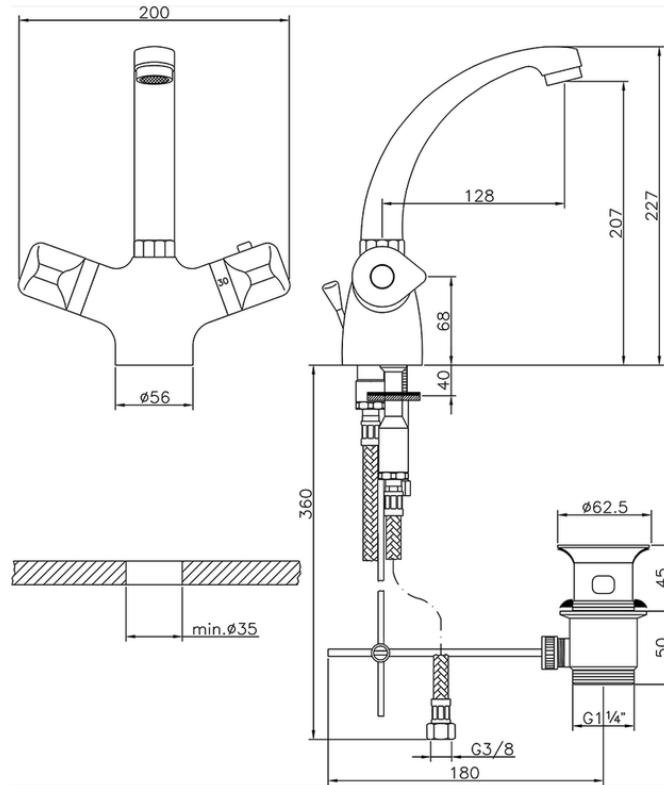

Thermostatic washbasin mixer CLINIC&TECHNICAL\_CLT52010

CLT52010

<https://en.huberitalia.com/thermostatic-washbasin-mixer-clinicttechnical-clt52010>

2025-04-25