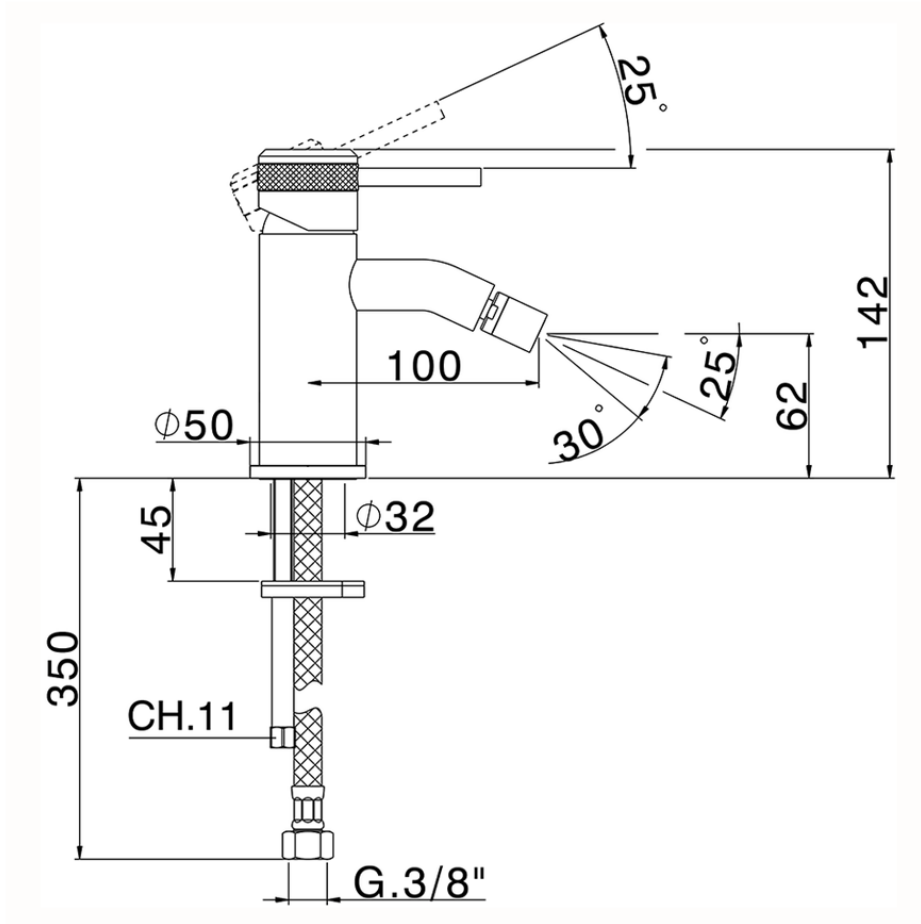

Single lever bidet mixer CHRONOS\_CR001560

CR001560

<https://en.huberitalia.com/single-lever-bidet-mixer-chronos-cr001560>

2026-06-05