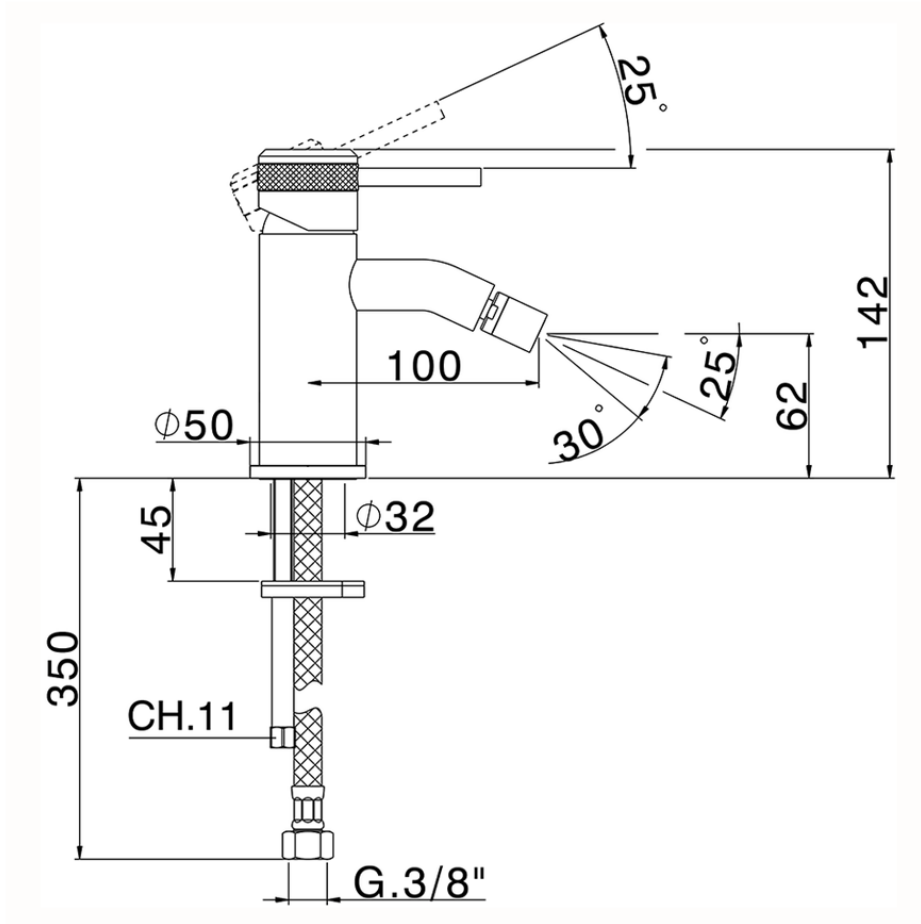

Single lever bidet mixer CHRONOS\_CR001560

CR001560

<https://en.huberitalia.com/single-lever-bidet-mixer-chronos-cr001560>

2026-04-08