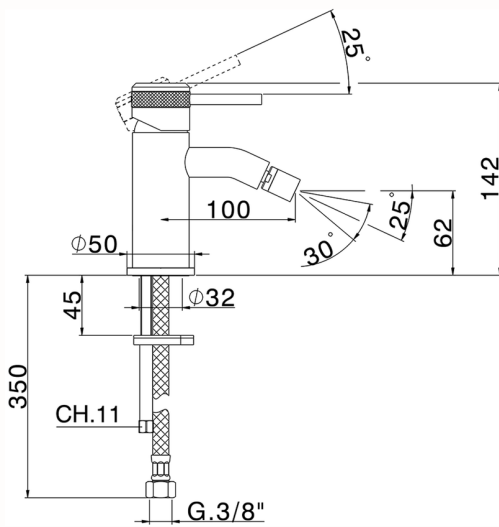

## Single lever bidet mixer CHRONOS\_CR001560

MODEL **CR001560**

Single lever bidet mixer, without automatic pop-up waste, G.3/8" stainless steel flexible hoses

### CHARACTERISTICS

Cartridge Spare Parts **ZZ99672000**

**35 mm Cartridge**

### EcoStop

EcoStop feature limits water flow to approximately 50% of maximum output with one point of resistance on setting. Push slightly past the middle stop only when full water output is required. This will save water up to 50%.