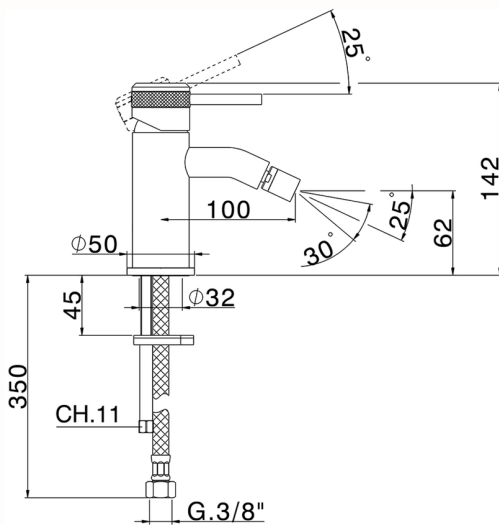

Single lever bidet mixer CHRONOS_CR001560

MODEL **CR001560**

Single lever bidet mixer, without automatic pop-up waste, G.3/8" stainless steel flexible hoses

AVAILABLE FINISHINGS

-  **21** 21 Chrome
-  **2F** 2F Brushed Nickel
-  **2Q** 2Q Black Titanium

CHARACTERISTICS

Cartridge Spare Parts **ZZ99672000**

35 mm Cartridge

EcoStop

EcoStop feature limits water flow to approximately 50% of maximum output with one point of resistance on setting. Push slightly past the middle stop only when full water output is required. This will save water up to 50%.