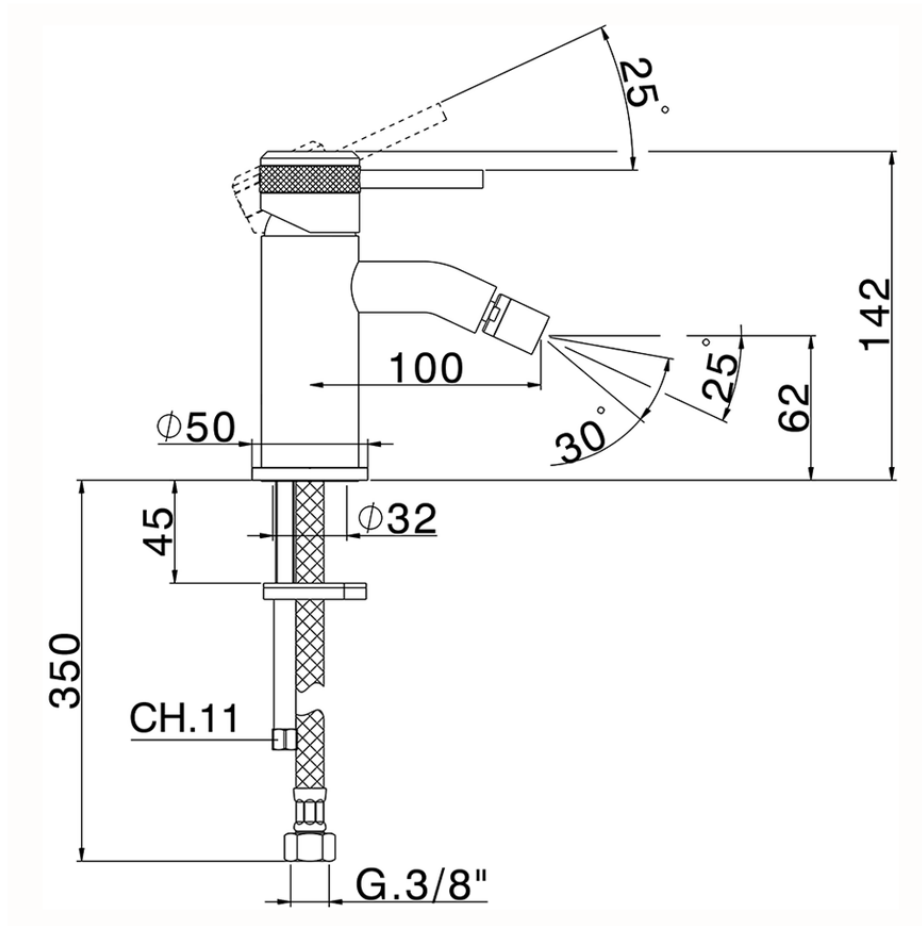

Single lever bidet mixer CHRONOS_CR001560

CR001560

<https://en.huberitalia.com/single-lever-bidet-mixer-chronos-cr001560>

2026-06-06