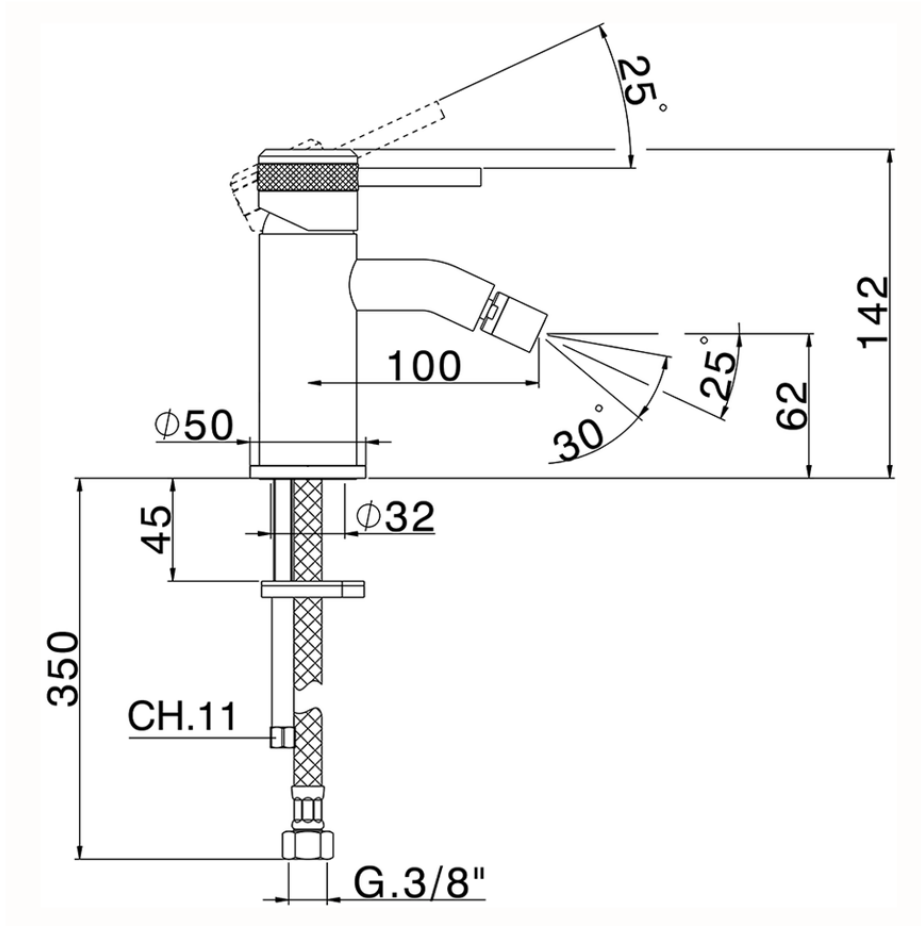

Single lever bidet mixer CHRONOS\_CR001560

CR001560

<https://en.huberitalia.com/single-lever-bidet-mixer-chronos-cr001560>

2026-06-26