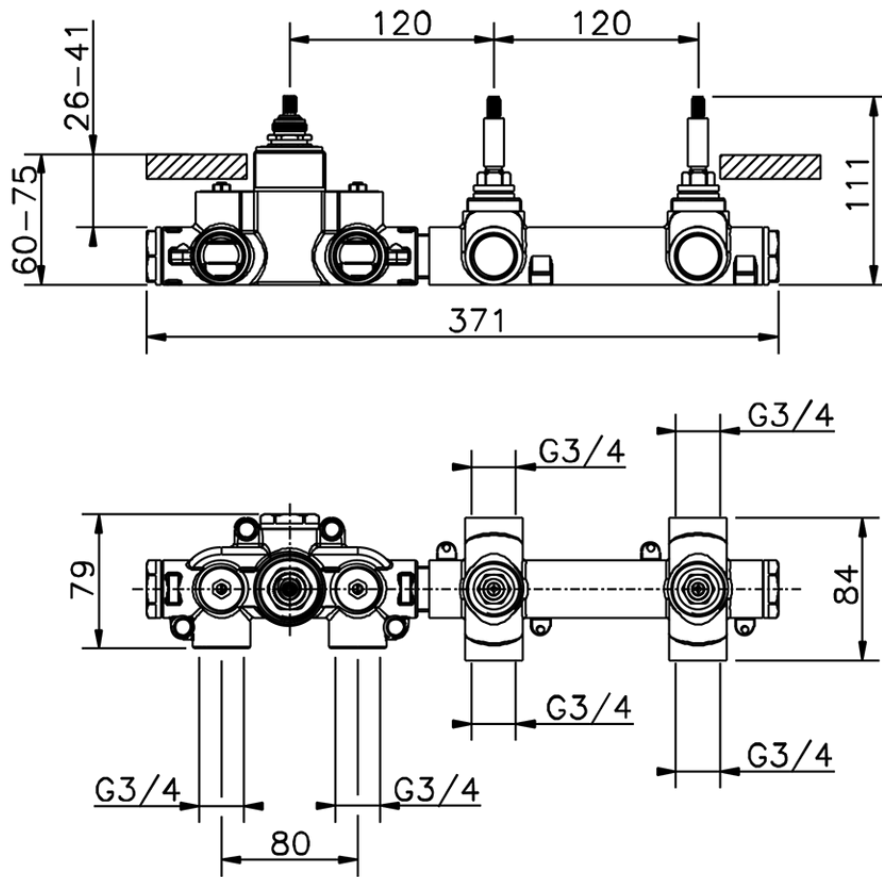

Cover Part for 2 Function Concealed Thermo Valve NUOVA KIRUNA_K201R200

K201R200

<https://en.huberitalia.com/cover-part-for-2-function-concealed-thermo-valve-nuova-kiruna-k201r200>

ZB01R200

<https://en.huberitalia.com/2-function-concealed-thermostatic-valve-concealed-zb01r200>