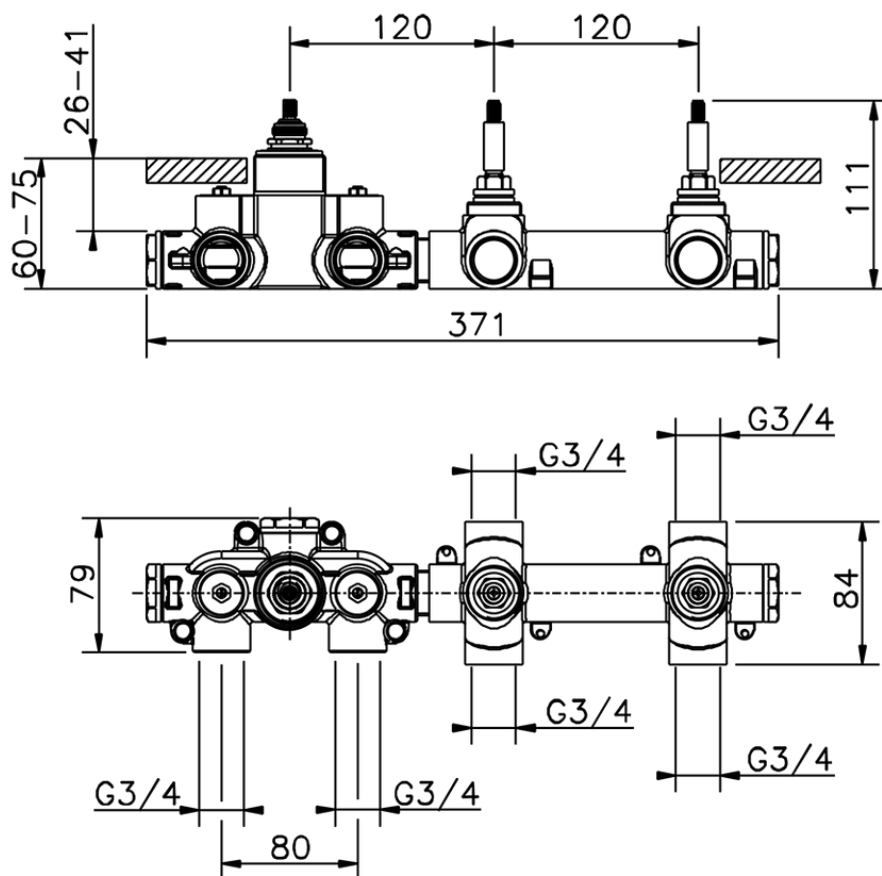

Cover Part for 2 Function Concealed Thermo Valve NUOVA KIRUNA_K201R200

K201R200

<https://en.huberitalia.com/cover-part-for-2-function-concealed-thermo-valve-nuova-kiruna-k201r200>

ZB01R200

<https://en.huberitalia.com/2-function-concealed-thermostatic-valve-concealed-zb01r200>