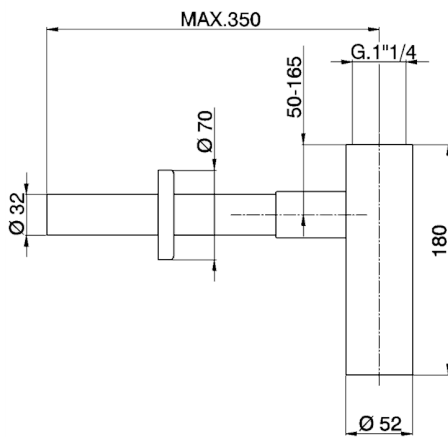

1"1/4 Minimal siphon COMPONENTS_ZB004070

MODEL **ZB004070**

1" 1/4 Siphon

AVAILABLE FINISHINGS

CHARACTERISTICS

2024-11-15