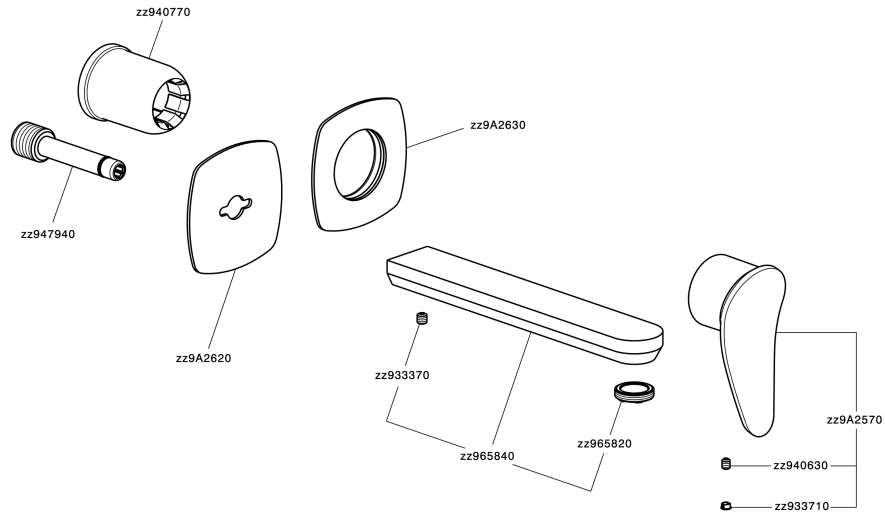

Exposed part for single lever washbasin valve HARLOCK_HC005511

HC005511

<https://en.huberitalia.com/exposed-part-for-single-lever-washbasin-valve-harlock-hc005511>

Concealed single lever washbasin mixer Easy-Box CONCEALED_ZB002450

ZB002450

<https://en.huberitalia.com/concealed-single-lever-washbasin-mixer-easy-box-concealed-zb002450>

2024-12-31