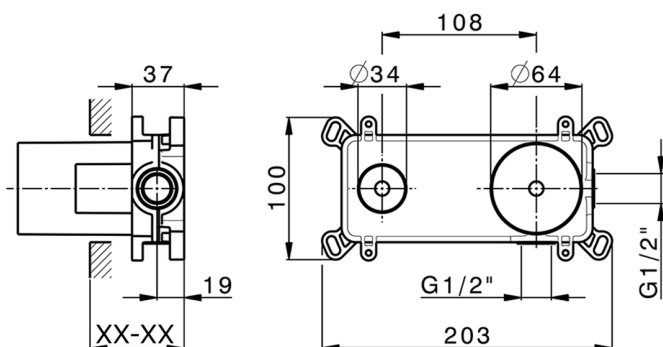

Exposed part for single lever washbasin valve HARLOCK_HC005511

MODEL **HC005511**

Exposed part for single lever washbasin valve, without concealed part, spout L.200 mm, for item Easy-Box ZB002450 and art. ZB025510

Exposed part for single lever washbasin valve HARLOCK_HC005511

HC005511

<https://en.huberitalia.com/exposed-part-for-single-lever-washbasin-valve-harlock-hc005511>

Concealed single lever washbasin mixer Easy-Box CONCEALED_ZB002450

MODEL **ZB002450**

Concealed single lever washbasin mixer
Easy-Box, with protection guard box, without trim kit

AVAILABLE FINISHINGS

CHARACTERISTICS

Concealed **1**
Cartridge Spare Parts **ZZ95409000**
35 mm Cartridge

Piastra/Plate/Plaque/Platte/Placa

2-3mm: XX 56-76

10mm: XX 48-68

EcoStop

EcoStop feature limits water flow to approximately 50% of maximum output with one point of resistance on setting. Push slightly past the middle stop only when full water output is required. This will save water up to 50%.