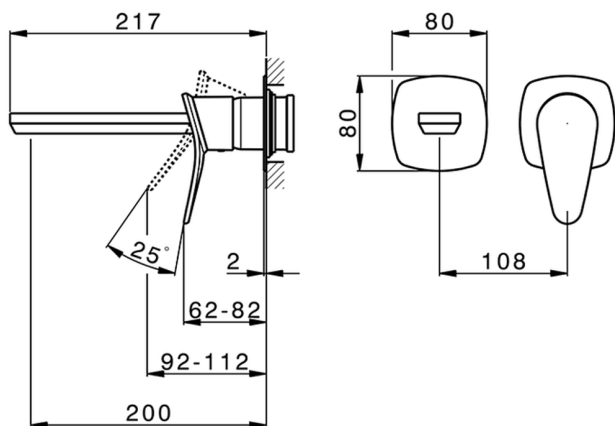

CHARACTERISTICS

Installation **Concealed**
Required concealed parts **ZB002450**