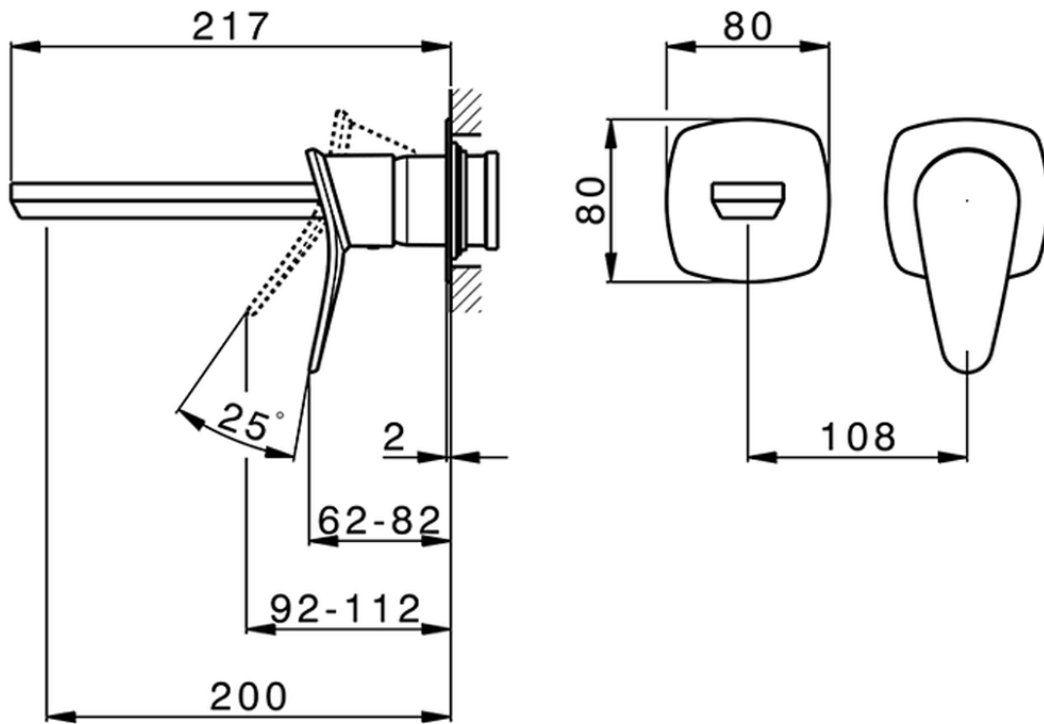

Exposed part for single lever washbasin valve HARLOCK_HC005511

HC005511

<https://en.huberitalia.com/exposed-part-for-single-lever-washbasin-valve-harlock-hc005511>

Piastra/Plate/Plaque/Platte/Placa

2-3mm: XX 56-76

10mm: XX 48-68