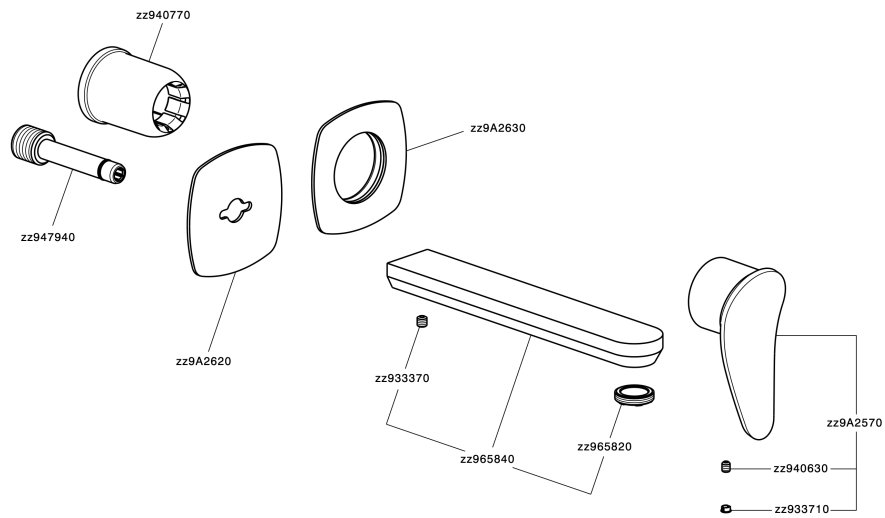

Exposed part for single lever washbasin valve HARLOCK_HC005511

HC005511

<https://en.huberitalia.com/exposed-part-for-single-lever-washbasin-valve-harlock-hc005511>

Concealed single lever washbasin mixer Easy-Box CONCEALED_ZB002450

ZB002450

<https://en.huberitalia.com/concealed-single-lever-washbasin-mixer-easy-box-concealed-zb002450>

2024-12-04