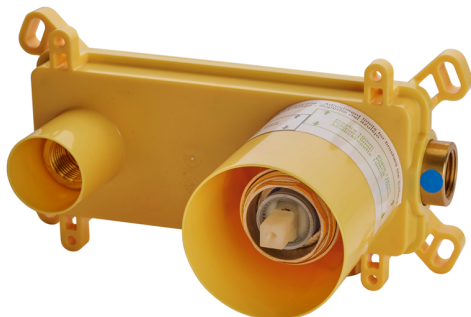

Exposed part for single lever washbasin valve HARLOCK_HC005511

MODEL **HC005511**

Exposed part for single lever washbasin valve, without concealed part, spout L.200 mm, for item Easy-Box ZB002450 and art. ZB025510

Exposed part for single lever washbasin valve HARLOCK_HC00511

HC005511

<https://en.huberitalia.com/exposed-part-for-single-lever-washbasin-valve-harlock-hc005511>

Concealed single lever washbasin mixer Easy-Box CONCEALED_ZB002450

MODEL **ZB002450**

Concealed single lever washbasin mixer
Easy-Box, with protection guard box, without trim kit

AVAILABLE FINISHINGS

CHARACTERISTICS

Concealed **1**
Cartridge Spare Parts **ZZ95409000**
35 mm Cartridge

Piastra/Plate/Plaque/Platte/Placa

2-3mm: XX 56-76

10mm: XX 48-68

EcoStop

EcoStop feature limits water flow to approximately 50% of maximum output with one point of resistance on setting. Push slightly past the middle stop only when full water output is required. This will save water up to 50%.