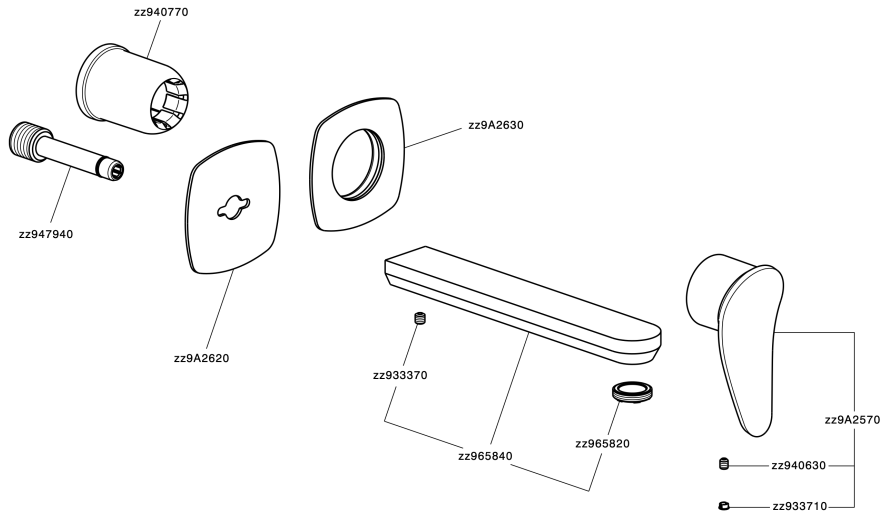

Exposed part for single lever washbasin valve HARLOCK_HC005511

MODEL **HC005511**

Exposed part for single lever washbasin valve, without concealed part, spout L.200 mm, for item Easy-Box ZB002450 and art. ZB025510

Exposed part for single lever washbasin valve HARLOCK_HC00511

HC005511

<https://en.huberitalia.com/exposed-part-for-single-lever-washbasin-valve-harlock-hc005511>

Concealed single lever washbasin mixer Easy-Box CONCEALED_ZB002450

MODEL **ZB002450**

Concealed single lever washbasin mixer
Easy-Box, with protection guard box, without trim kit

AVAILABLE FINISHINGS

CHARACTERISTICS

Concealed **1**
Cartridge Spare Parts **ZZ95409000**
35 mm Cartridge

Piastra/Plate/Plaque/Platte/Placa

2-3mm: XX 56-76

10mm: XX 48-68

EcoStop

EcoStop feature limits water flow to approximately 50% of maximum output with one point of resistance on setting. Push slightly past the middle stop only when full water output is required. This will save water up to 50%.