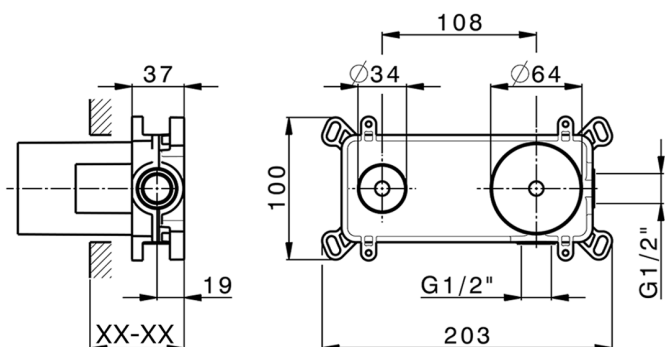

Exposed part for single lever washbasin valve HARLOCK_HC005511

MODEL **HC005511**

Exposed part for single lever washbasin valve, without concealed part, spout L.200 mm, for item Easy-Box ZB002450 and art. ZB025510

Exposed part for single lever washbasin valve HARLOCK_HC00511

HC005511

<https://en.huberitalia.com/exposed-part-for-single-lever-washbasin-valve-harlock-hc005511>

Concealed single lever washbasin mixer Easy-Box CONCEALED_ZB002450

MODEL **ZB002450**

Concealed single lever washbasin mixer
Easy-Box, with protection guard box, without trim kit

AVAILABLE FINISHINGS

CHARACTERISTICS

Concealed **1**
Cartridge Spare Parts **ZZ95409000**
35 mm Cartridge

Piastra/Plate/Plaque/Platte/Placa

2-3mm: XX 56-76

10mm: XX 48-68

EcoStop

EcoStop feature limits water flow to approximately 50% of maximum output with one point of resistance on setting. Push slightly past the middle stop only when full water output is required. This will save water up to 50%.