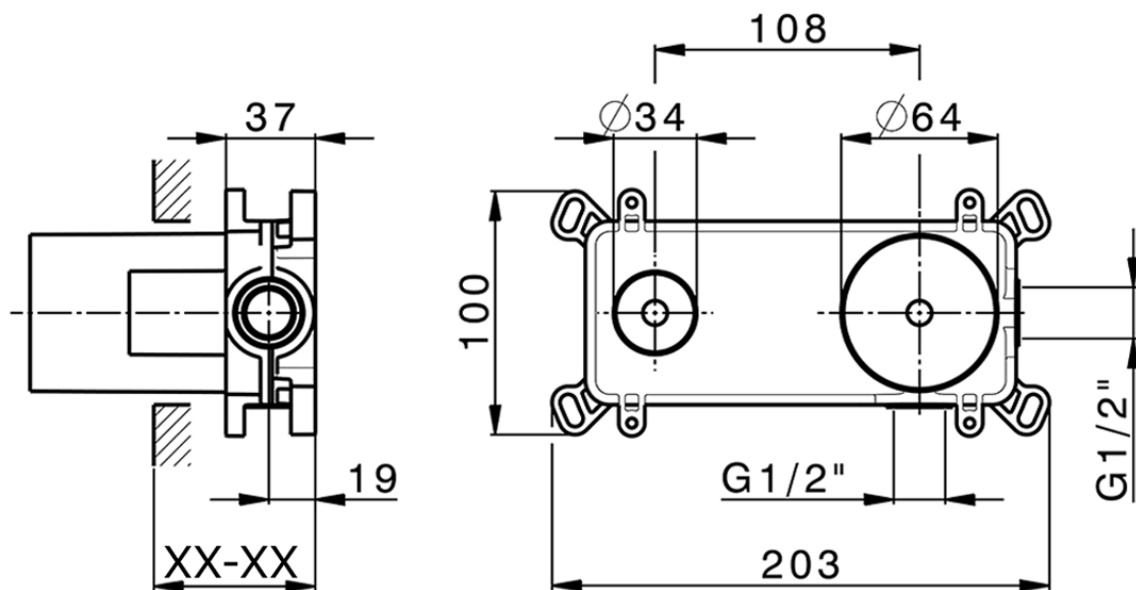

Exposed part for single lever washbasin valve HARLOCK_HC005511

HC005511

<https://en.huberitalia.com/exposed-part-for-single-lever-washbasin-valve-harlock-hc005511>

Piastra/Plate/Plaque/Platte/Placa

2-3mm: XX 56-76

10mm: XX 48-68