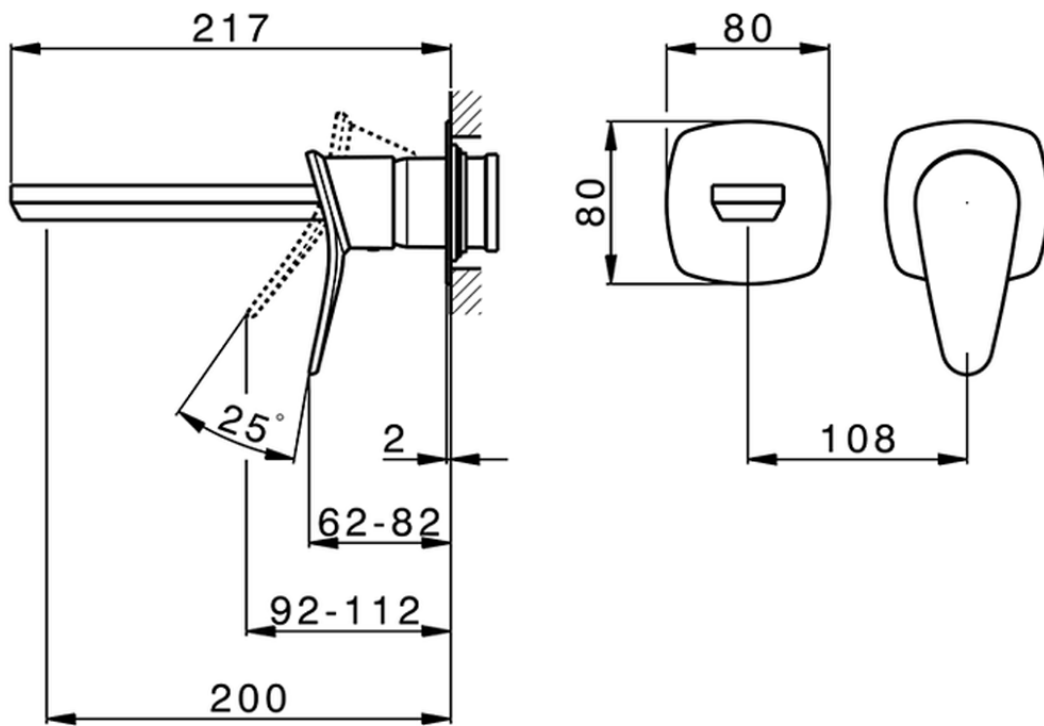

Exposed part for single lever washbasin valve HARLOCK_HC005511

HC005511

<https://en.huberitalia.com/exposed-part-for-single-lever-washbasin-valve-harlock-hc005511>

Piastra/Plate/Plaque/Platte/Placa

2-3mm: XX 56-76

10mm: XX 48-68