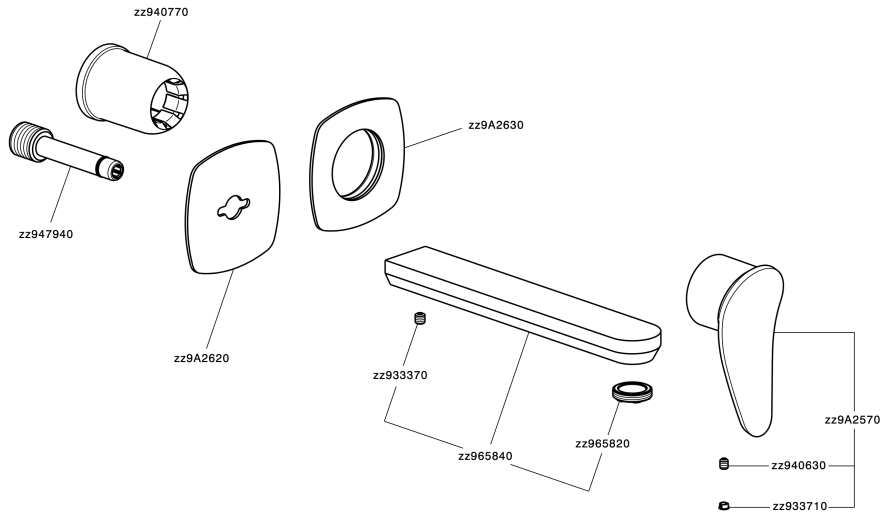

Exposed part for single lever washbasin valve HARLOCK_HC005511

HC005511

<https://en.huberitalia.com/exposed-part-for-single-lever-washbasin-valve-harlock-hc005511>

Concealed single lever washbasin mixer Easy-Box CONCEALED_ZB002450

ZB002450

<https://en.huberitalia.com/concealed-single-lever-washbasin-mixer-easy-box-concealed-zb002450>

2024-12-22