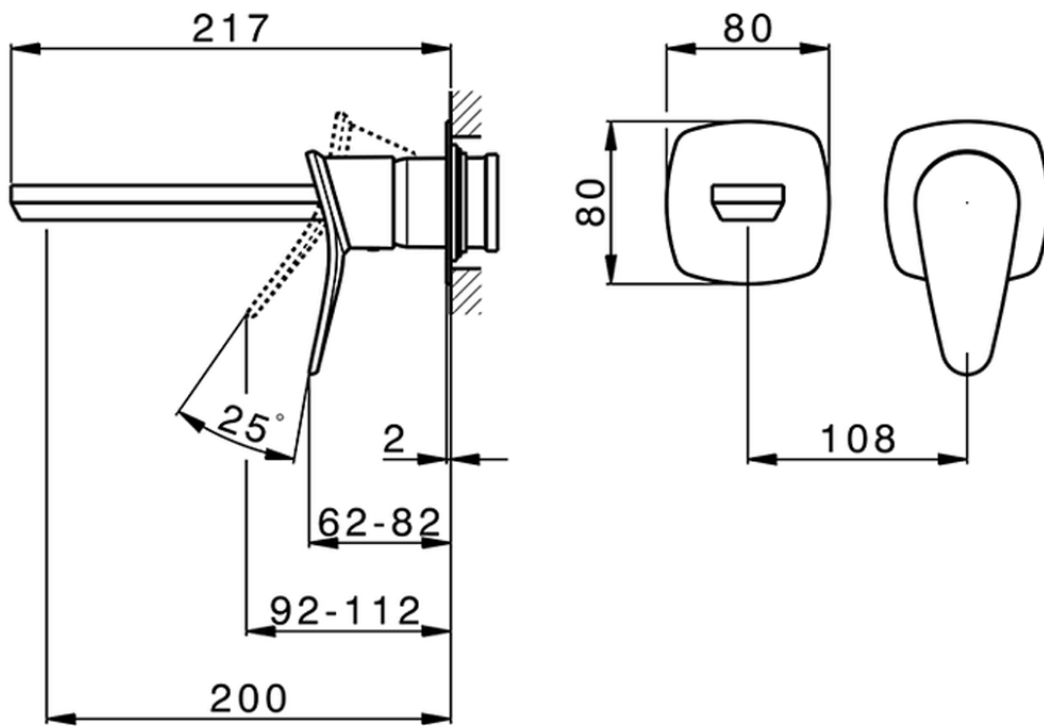

## Exposed part for single lever washbasin valve HARLOCK\_HC005511

HC005511

<https://en.huberitalia.com/exposed-part-for-single-lever-washbasin-valve-harlock-hc005511>

Piastra/Plate/Plaque/Platte/Placa

2-3mm: XX 56-76

10mm: XX 48-68