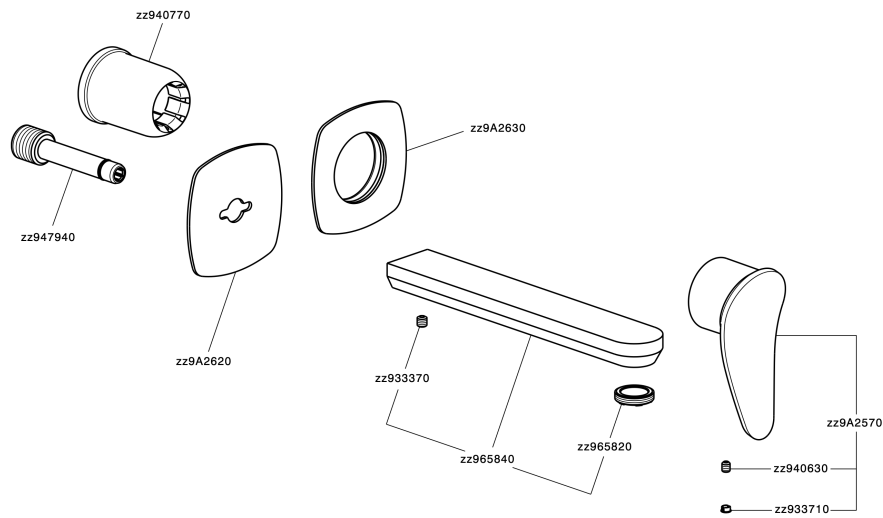

## Exposed part for single lever washbasin valve HARLOCK\_HC00511

HC005511

<https://en.huberitalia.com/exposed-part-for-single-lever-washbasin-valve-harlock-hc005511>

Concealed single lever washbasin mixer Easy-Box CONCEALED\_ZB002450

ZB002450

<https://en.huberitalia.com/concealed-single-lever-washbasin-mixer-easy-box-concealed-zb002450>

2024-12-22