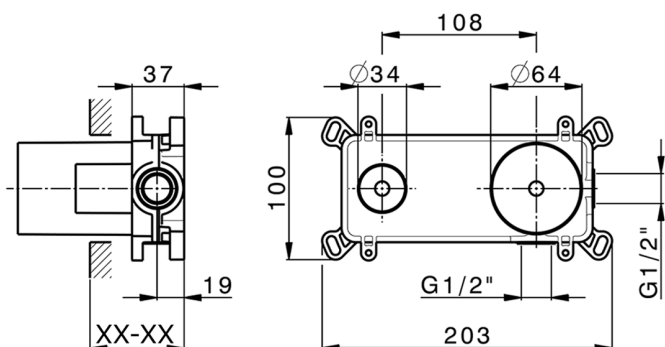

Exposed part for single lever washbasin valve HARLOCK_HC005511

MODEL **HC005511**

Exposed part for single lever washbasin valve, without concealed part, spout L.200 mm, for item Easy-Box ZB002450 and art. ZB025510

Exposed part for single lever washbasin valve HARLOCK_HC005511

HC005511

<https://en.huberitalia.com/exposed-part-for-single-lever-washbasin-valve-harlock-hc005511>

Concealed single lever washbasin mixer Easy-Box CONCEALED_ZB002450

MODEL **ZB002450**

Concealed single lever washbasin mixer
Easy-Box, with protection guard box, without trim kit

AVAILABLE FINISHINGS

CHARACTERISTICS

Concealed **1**
Cartridge Spare Parts **ZZ95409000**
35 mm Cartridge

Piastra/Plate/Plaque/Platte/Placa

2-3mm: XX 56-76

10mm: XX 48-68

EcoStop

EcoStop feature limits water flow to approximately 50% of maximum output with one point of resistance on setting. Push slightly past the middle stop only when full water output is required. This will save water up to 50%.