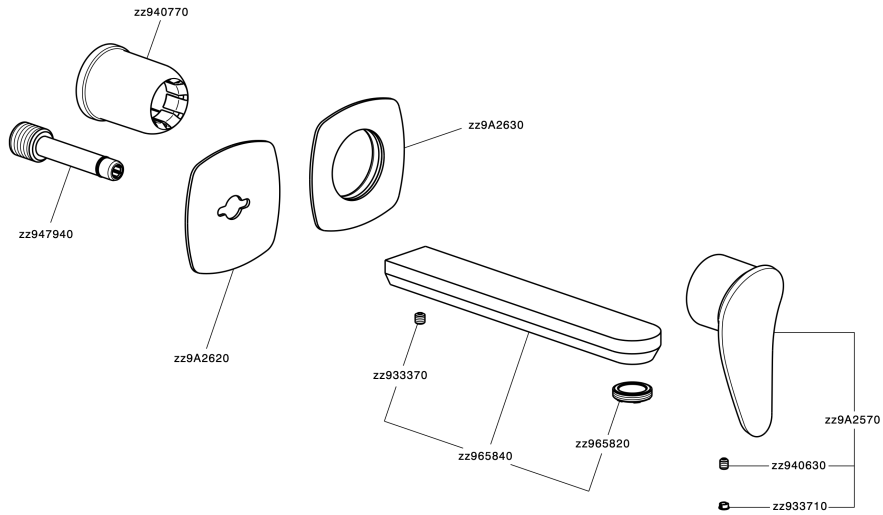

Exposed part for single lever washbasin valve HARLOCK_HC005511

MODEL **HC005511**

Exposed part for single lever washbasin valve, without concealed part, spout L.200 mm, for item Easy-Box ZB002450 and art. ZB025510

Exposed part for single lever washbasin valve HARLOCK_HC005511

HC005511

<https://en.huberitalia.com/exposed-part-for-single-lever-washbasin-valve-harlock-hc005511>

Concealed single lever washbasin mixer Easy-Box CONCEALED_ZB002450

MODEL **ZB002450**

Concealed single lever washbasin mixer
Easy-Box, with protection guard box, without trim kit

AVAILABLE FINISHINGS

CHARACTERISTICS

Concealed **1**
Cartridge Spare Parts **ZZ95409000**
35 mm Cartridge

Piastra/Plate/Plaque/Platte/Placa

2-3mm: XX 56-76

10mm: XX 48-68

EcoStop

EcoStop feature limits water flow to approximately 50% of maximum output with one point of resistance on setting. Push slightly past the middle stop only when full water output is required. This will save water up to 50%.