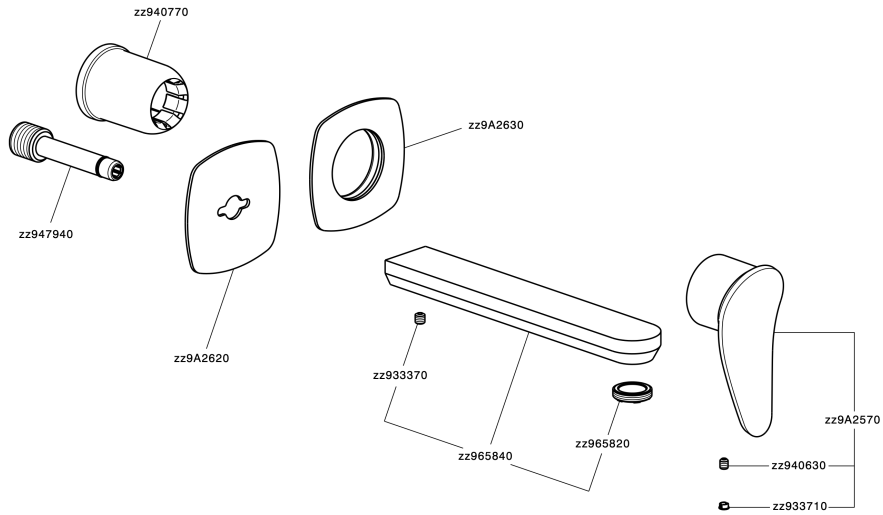

Exposed part for single lever washbasin valve HARLOCK_HC005511

MODEL **HC005511**

Exposed part for single lever washbasin valve, without concealed part, spout L.200 mm, for item Easy-Box ZB002450 and art. ZB025510

Exposed part for single lever washbasin valve HARLOCK_HC00511

HC00511

<https://en.huberitalia.com/exposed-part-for-single-lever-washbasin-valve-harlock-hc00511>

Concealed single lever washbasin mixer Easy-Box CONCEALED_ZB002450

MODEL **ZB002450**

Concealed single lever washbasin mixer
Easy-Box, with protection guard box, without trim kit

AVAILABLE FINISHINGS

CHARACTERISTICS

Concealed **1**
Cartridge Spare Parts **ZZ95409000**
35 mm Cartridge

Piastra/Plate/Plaque/Platte/Placa

2-3mm: XX 56-76

10mm: XX 48-68

EcoStop

EcoStop feature limits water flow to approximately 50% of maximum output with one point of resistance on setting. Push slightly past the middle stop only when full water output is required. This will save water up to 50%.