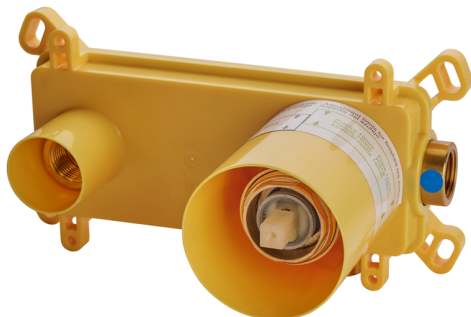

Exposed part for single lever washbasin valve HARLOCK_HC005511

MODEL **HC005511**

Exposed part for single lever washbasin valve, without concealed part, spout L.200 mm, for item Easy-Box ZB002450 and art. ZB025510

Exposed part for single lever washbasin valve HARLOCK_HC00511

HC00511

<https://en.huberitalia.com/exposed-part-for-single-lever-washbasin-valve-harlock-hc00511>

Concealed single lever washbasin mixer Easy-Box CONCEALED_ZB002450

MODEL **ZB002450**

Concealed single lever washbasin mixer
Easy-Box, with protection guard box, without trim kit

AVAILABLE FINISHINGS

CHARACTERISTICS

Concealed **1**
Cartridge Spare Parts **ZZ95409000**
35 mm Cartridge

Piastra/Plate/Plaque/Platte/Placa

2-3mm: XX 56-76

10mm: XX 48-68

EcoStop

EcoStop feature limits water flow to approximately 50% of maximum output with one point of resistance on setting. Push slightly past the middle stop only when full water output is required. This will save water up to 50%.