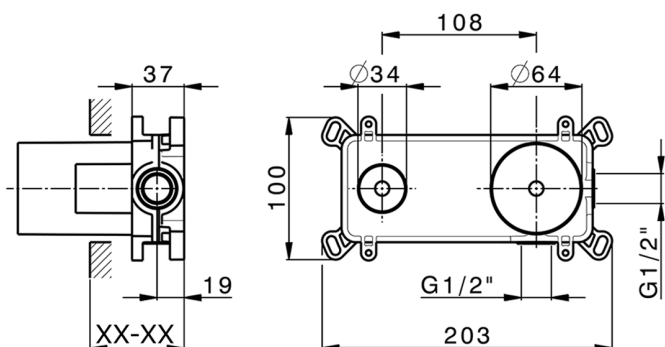

Exposed part for single lever washbasin valve HARLOCK_HC005511

MODEL **HC005511**

Exposed part for single lever washbasin valve, without concealed part, spout L.200 mm, for item Easy-Box ZB002450 and art. ZB025510

Exposed part for single lever washbasin valve HARLOCK_HC00511

HC00511

<https://en.huberitalia.com/exposed-part-for-single-lever-washbasin-valve-harlock-hc00511>

Concealed single lever washbasin mixer Easy-Box CONCEALED_ZB002450

MODEL **ZB002450**

Concealed single lever washbasin mixer
Easy-Box, with protection guard box, without trim kit

AVAILABLE FINISHINGS

CHARACTERISTICS

Concealed **1**
Cartridge Spare Parts **ZZ95409000**
35 mm Cartridge

Piastra/Plate/Plaque/Platte/Placa

2-3mm: XX 56-76

10mm: XX 48-68

EcoStop

EcoStop feature limits water flow to approximately 50% of maximum output with one point of resistance on setting. Push slightly past the middle stop only when full water output is required. This will save water up to 50%.