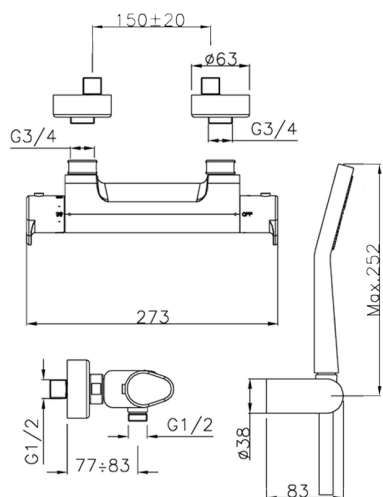

Thermostatic shower mixer, with shower set H3_H3D01015

MODEL **H3D01015**

Thermostatic shower mixer, with shower set, wall mounted adjustable handshower bracket, 100 mm ABS one spray handshower, 150 cm smooth SILVERFLEX Flexible Hose

AVAILABLE FINISHINGS

-  **21** 21 Chrome
-  **2F** 2F Brushed Nickel
-  **40** 40 Matt Black

CHARACTERISTICS

Cartridge Spare Parts **22.04A.AR - ZZ97279004**

Argo 2 (long filter) Thermostatic Valve

SafeTouch