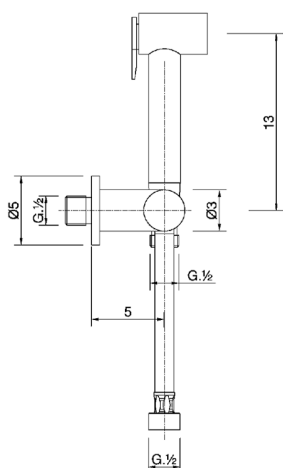

Bidet handshower set COMMUNITY_TT007900

MODEL **TT007900**

Bidet handshower set, wall mounted bracket with 1/2" stopvalve, Bidet handshower, 120 cm Brass flexible hose

AVAILABLE FINISHINGS

- **21** 21 Chrome
- **24** 24 Gold

CHARACTERISTICS

Bidet handshower

2026-06-13