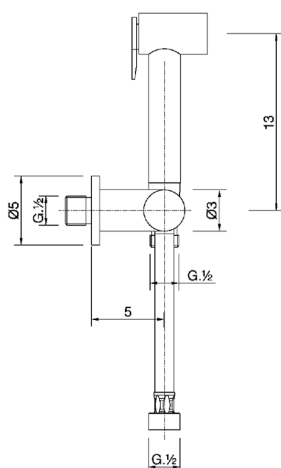

2026-04-09