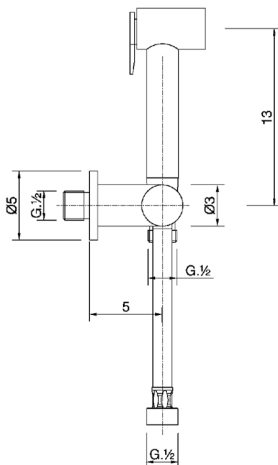

Bidet handshower set COMMUNITY_TT007900

MODEL **TT007900**

Bidet handshower set, wall mounted bracket with 1/2" stopvalve, Bidet handshower, 120 cm Brass flexible hose

AVAILABLE FINISHINGS

-  **21** 21 Chrome
-  **24** 24 Gold

CHARACTERISTICS

Bidet handshower

2026-04-06