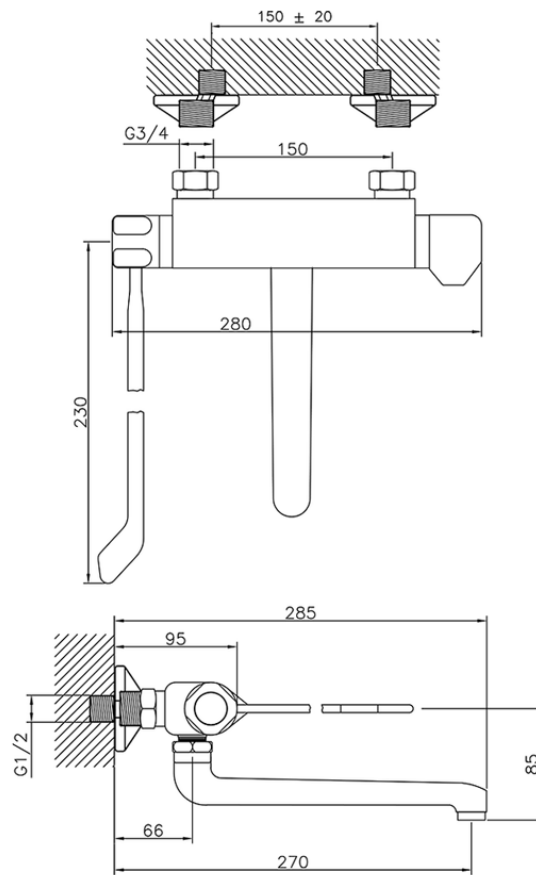

Thermostatic wall mounted sink mixer CLINIC&TECHNICAL_CLT70020

CLT70020

<https://en.huberitalia.com/thermostatic-wall-mounted-sink-mixer-clinicttechnical-clt70020>

2026-06-13