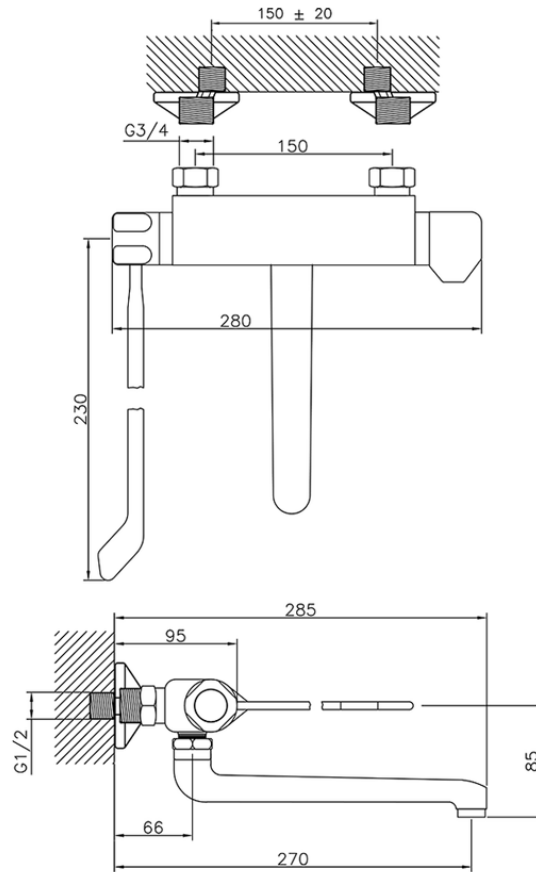

Thermostatic wall mounted sink mixer CLINIC&TECHNICAL\_CLT70020

CLT70020

<https://en.huberitalia.com/thermostatic-wall-mounted-sink-mixer-clinicttechnical-clt70020>

2026-04-05