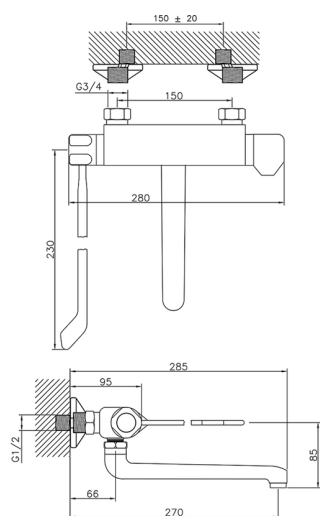

## Thermostatic wall mounted sink mixer CLINIC&TECHNICAL\_CLT70020

MODEL **CLT70020**

Thermostatic wall mounted sink mixer,swivel spout,with long lever

AVAILABLE FINISHINGS

CHARACTERISTICS

Cartridge Spare Parts **24.04A.PP**

**8x20 Plus P Thermostatic Valve**