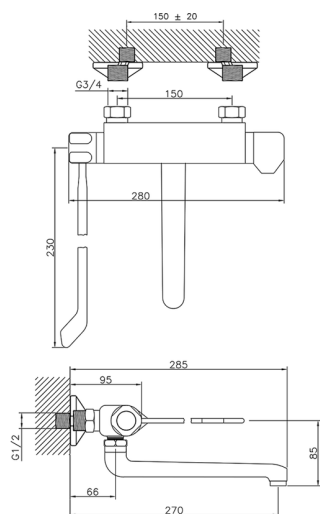

Thermostatic

The Huber thermostatic is your personal water manager, helping you to handle, control and save water and energy.

2026-05-15