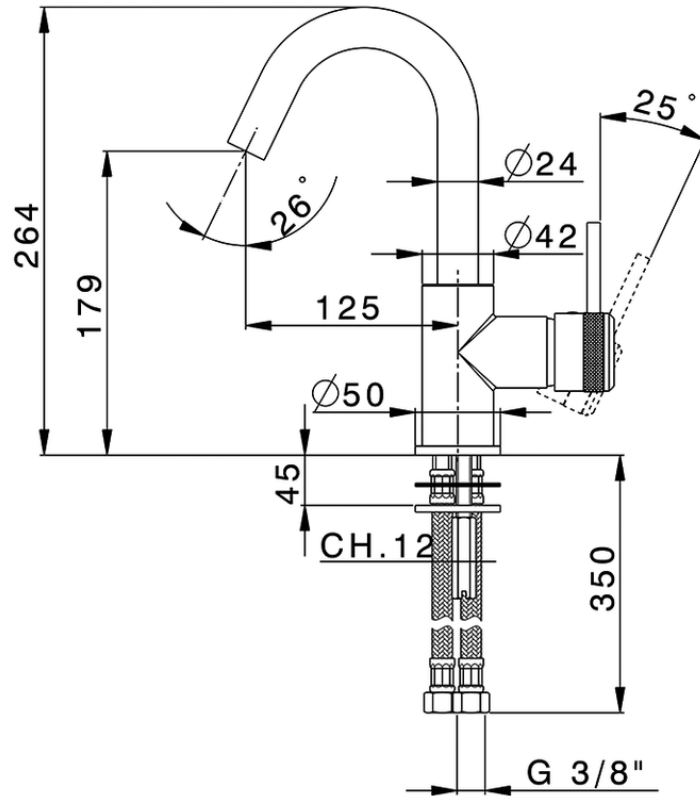

Single lever washbasin mixer EnergySave CHRONOS_CR000485

CR000485

<https://en.huberitalia.com/single-lever-washbasin-mixer-energysave-chronos-cr000485>

2024-12-22