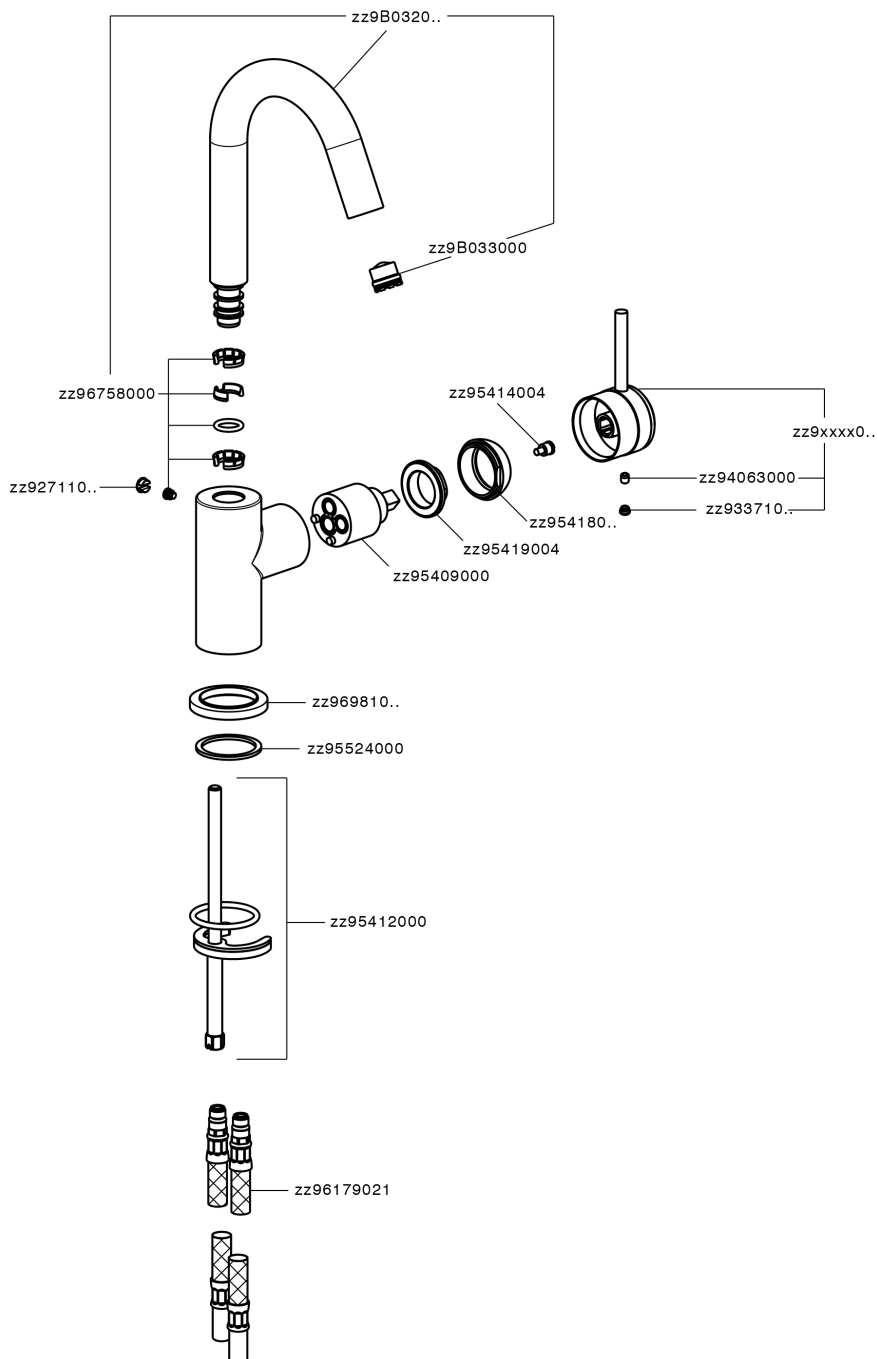

Single lever washbasin mixer EnergySave CHRONOS_CR000485

CR000485

<https://en.huberitalia.com/single-lever-washbasin-mixer-energysave-chronos-cr000485>

2024-12-22