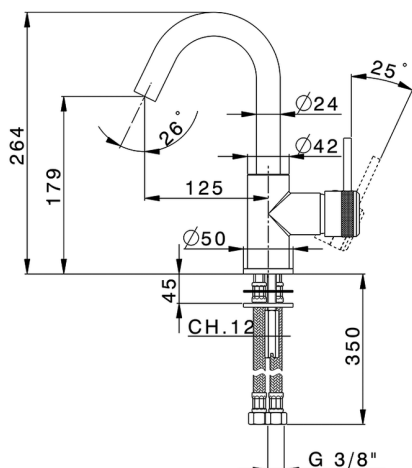

## Single lever washbasin mixer EnergySave CHRONOS\_CR000485

MODEL **CR000485**

Single lever washbasin mixer EnergySave, without automatic pop-up waste, G.3/8" stainless steel flexible hoses

### CHARACTERISTICS

Cartridge Spare Parts **ZZ95409000**

**35 mm Cartridge**

#### EcoStop

EcoStop feature limits water flow to approximately 50% of maximum output with one point of resistance on setting. Push slightly past the middle stop only when full water output is required. This will save water up to 50%.