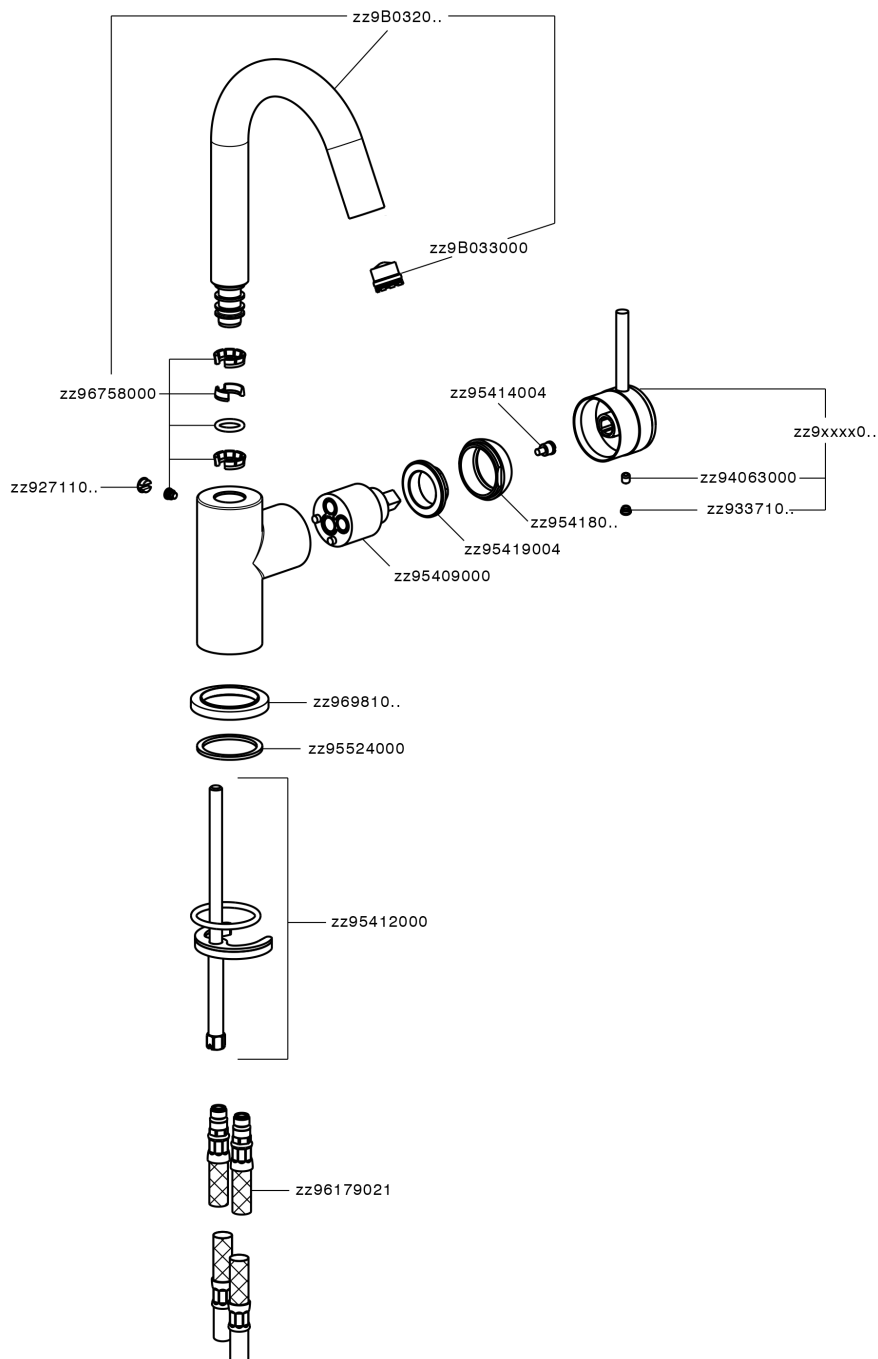

Single lever washbasin mixer EnergySave CHRONOS_CR000485

CR000485

<https://en.huberitalia.com/single-lever-washbasin-mixer-energysave-chronos-cr000485>

2024-12-22