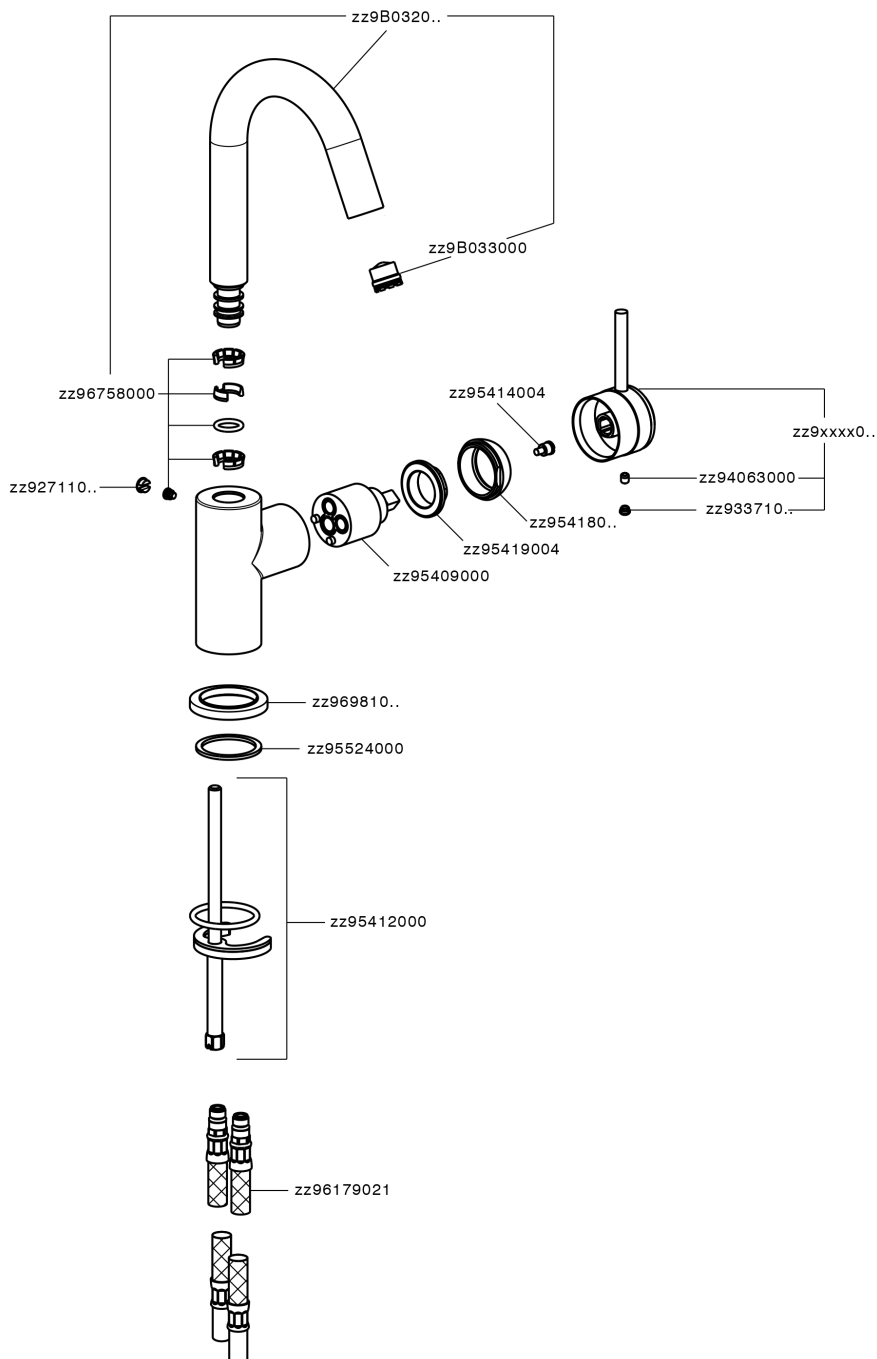

Single lever washbasin mixer EnergySave CHRONOS_CR000485

MODEL **CR000485**

Single lever washbasin mixer EnergySave, without automatic pop-up waste, G.3/8" stainless steel flexible hoses

AVAILABLE FINISHINGS

-  **21** 21 Chrome
-  **2F** 2F Brushed Nickel
-  **2Q** 2Q Black Titanium

CHARACTERISTICS

Cartridge Spare Parts **ZZ95409000**

35 mm Cartridge

EcoStop

EcoStop feature limits water flow to approximately 50% of maximum output with one point of resistance on setting. Push slightly past the middle stop only when full water output is required. This will save water up to 50%.

EnergySave

Thanks to the EnergySave device, only cold water will be drawn if the lever is operated in the central position, so that the water heater will not be engaged and no hot water wasted, leading to considerable savings in energy and costs. The temperature can be adjusted by rotating the lever to the left, until the desired temperature is reached.

Single lever washbasin mixer EnergySave CHRONOS_CR000485

CR000485

<https://en.huberitalia.com/single-lever-washbasin-mixer-energysave-chronos-cr000485>

2024-12-22