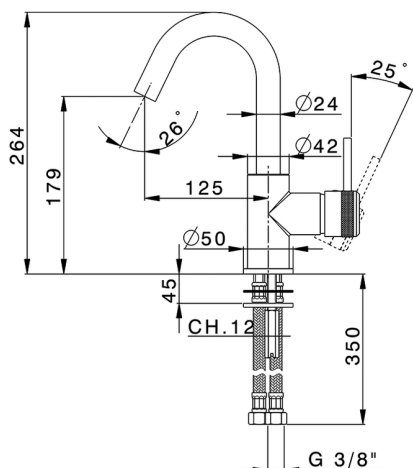

Single lever washbasin mixer EnergySave CHRONOS_CR000485

MODEL **CR000485**

Single lever washbasin mixer EnergySave, without automatic pop-up waste, G.3/8" stainless steel flexible hoses

AVAILABLE FINISHINGS

-  **21** 21 Chrome
-  **2F** 2F Brushed Nickel
-  **2Q** 2Q Black Titanium

CHARACTERISTICS

Cartridge Spare Parts **ZZ95409000**

35 mm Cartridge

EcoStop

EcoStop feature limits water flow to approximately 50% of maximum output with one point of resistance on setting. Push slightly past the middle stop only when full water output is required. This will save water up to 50%.

EnergySave

Thanks to the EnergySave device, only cold water will be drawn if the lever is operated in the central position, so that the water heater will not be engaged and no hot water wasted, leading to considerable savings in energy and costs. The temperature can be adjusted by rotating the lever to the left, until the desired temperature is reached.