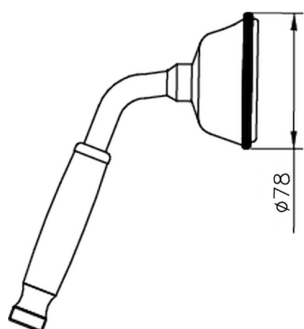

Victorian handshower SHOWER_05.DO.04H.

MODEL **05.DO.04H.**

Victorian handshower, Brass 78 mm one spray

AVAILABLE FINISHINGS

-  **AG** AG Antique Gold
-  **BA** BA Old Bronze
-  **CR** CR Chrome
-  **2W** 2W Brushed Gold