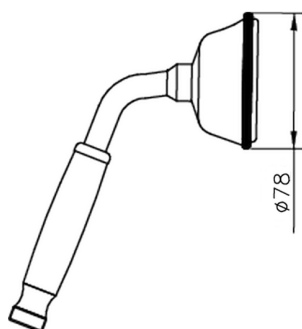

Victorian handshower SHOWER_05.DO.04H.

MODEL **05.DO.04H.**

Victorian handshower, Brass 78 mm one spray

AVAILABLE FINISHINGS

- 
AG AG Antique Gold
- 
BA BA Old Bronze
- 
CR CR Chrome
- 
2W 2W Brushed Gold