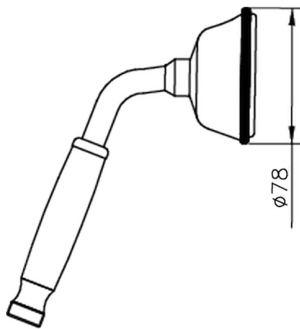

CHARACTERISTICS

2026-05-19