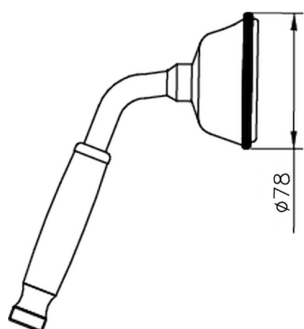

CHARACTERISTICS

2026-04-06