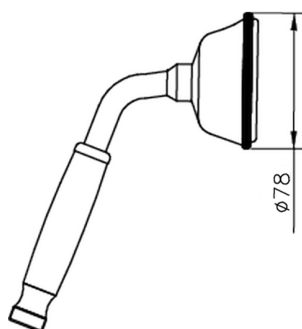

CHARACTERISTICS

2026-06-08