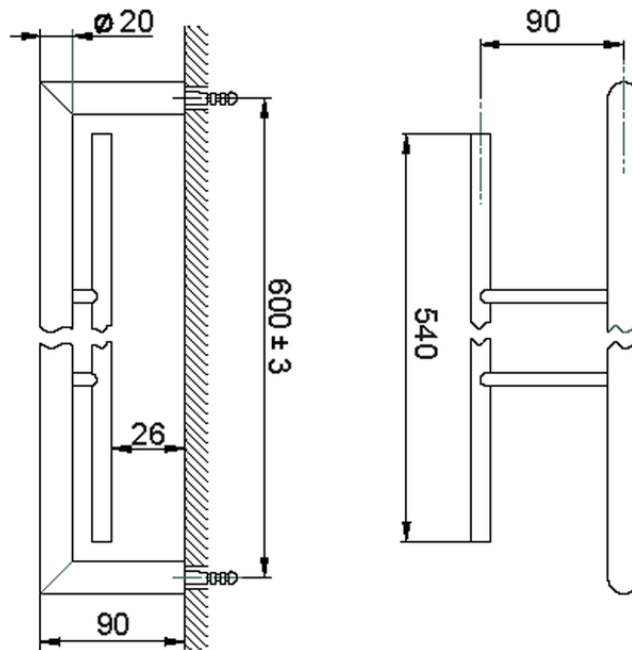

Double towel holder BATHROOM ACCESSORIES_SI090200

SI090200

<https://en.huberitalia.com/double-towel-holder-bathroom-accessories-si090200>

2024-12-22