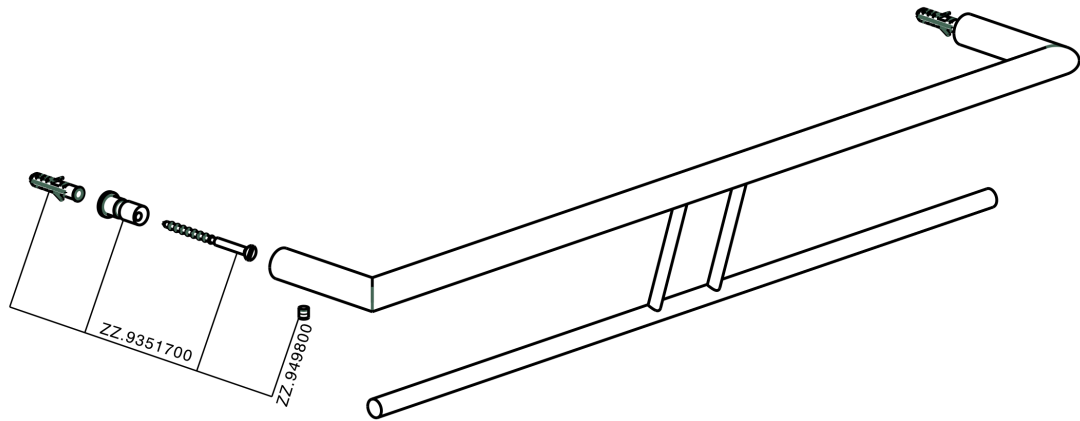

Double towel holder BATHROOM ACCESSORIES_SI090200

SI090200

<https://en.huberitalia.com/double-towel-holder-bathroom-accessories-si090200>

2024-12-21