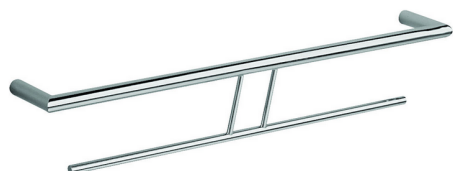

## Double towel holder BATHROOM ACCESSORIES\_SI090200

MODEL **SI090200**

Double towel holder

### AVAILABLE FINISHINGS

-  **21** 21 Chrome
-  **2B** 2B Polished Nickel
-  **2F** 2F Brushed Nickel
-  **2P** 2P Rose Gold
-  **2Q** 2Q Black Titanium
-  **40** 40 Matt Black
-  **4Q** 4Q Matt White