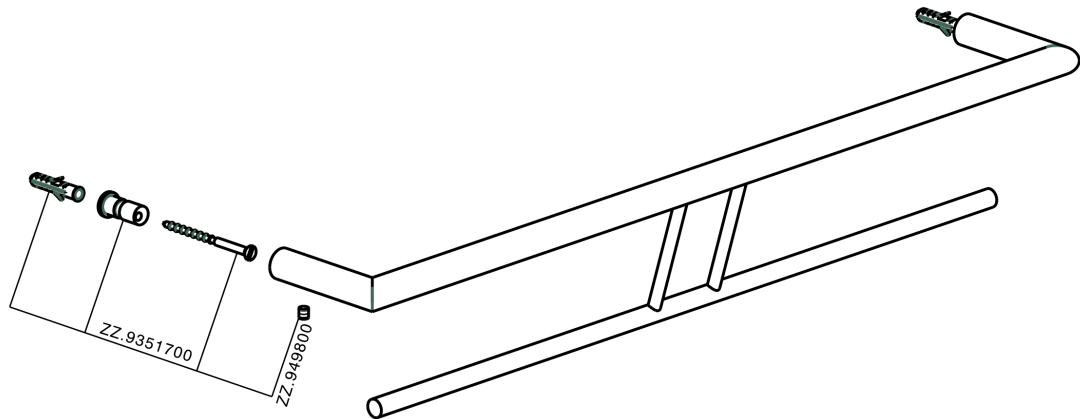

Double towel holder BATHROOM ACCESSORIES_SI090200

SI090200

<https://en.huberitalia.com/double-towel-holder-bathroom-accessories-si090200>

2024-12-22