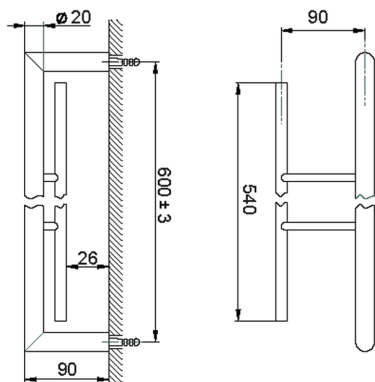

Double towel holder BATHROOM ACCESSORIES_SI090200

MODEL **SI090200**

Double towel holder

AVAILABLE FINISHINGS

- **21** 21 Chrome
- **2B** 2B Polished Nickel
- **2F** 2F Brushed Nickel
- **2P** 2P Rose Gold
- **2Q** 2Q Black Titanium
- **40** 40 Matt Black
- **4Q** 4Q Matt White

CHARACTERISTICS