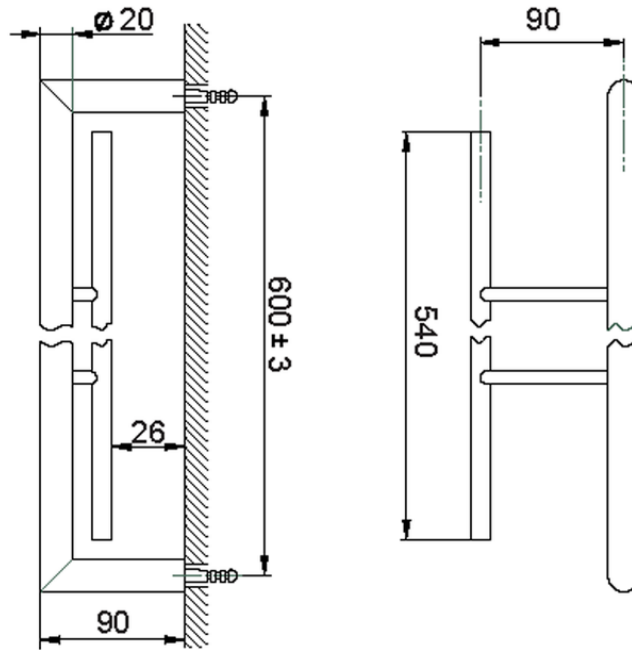

Double towel holder BATHROOM ACCESSORIES_SI090200

SI090200

<https://en.huberitalia.com/double-towel-holder-bathroom-accessories-si090200>

2024-12-22