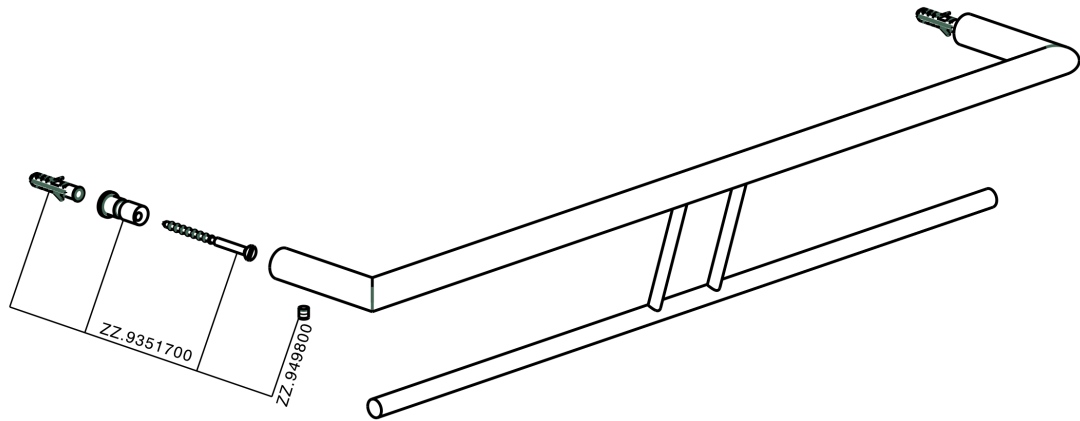

Double towel holder BATHROOM ACCESSORIES_SI090200

SI090200

<https://en.huberitalia.com/double-towel-holder-bathroom-accessories-si090200>

2024-12-22