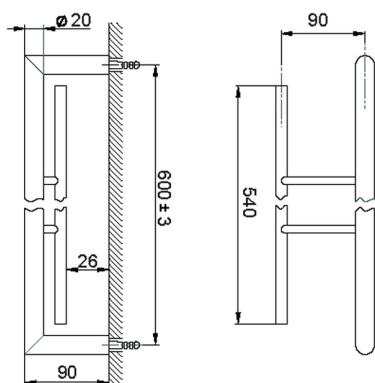

Double towel holder BATHROOM ACCESSORIES_SI090200

MODEL **SI090200**

Double towel holder

AVAILABLE FINISHINGS

-  **21** 21 Chrome
-  **2B** 2B Polished Nickel
-  **2F** 2F Brushed Nickel
-  **2P** 2P Rose Gold
-  **2Q** 2Q Black Titanium
-  **40** 40 Matt Black
-  **4Q** 4Q Matt White

CHARACTERISTICS

Double towel holder BATHROOM ACCESSORIES_SI090200

SI090200

<https://en.huberitalia.com/double-towel-holder-bathroom-accessories-si090200>

2024-12-22