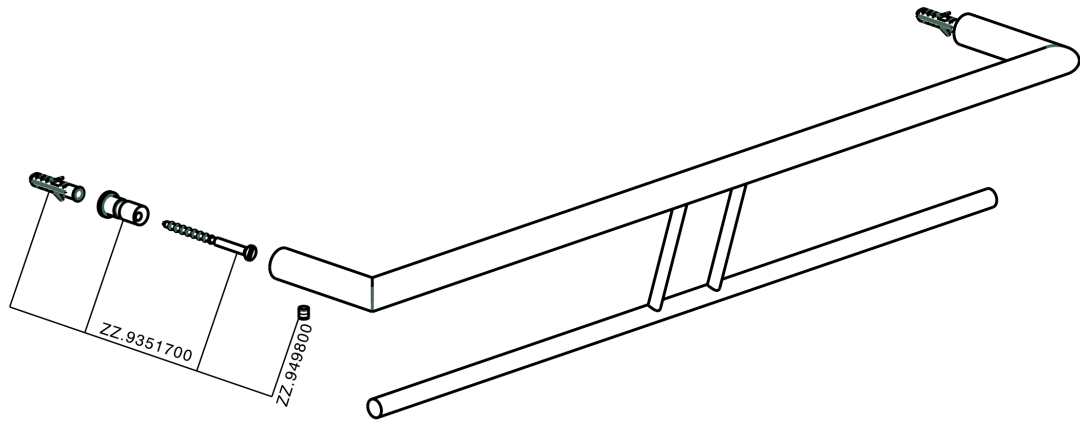

Double towel holder BATHROOM ACCESSORIES_SI090200

MODEL **SI090200**

Double towel holder

AVAILABLE FINISHINGS

-  **21** 21 Chrome
-  **2B** 2B Polished Nickel
-  **2F** 2F Brushed Nickel
-  **2P** 2P Rose Gold
-  **2Q** 2Q Black Titanium
-  **40** 40 Matt Black
-  **4Q** 4Q Matt White

CHARACTERISTICS

Double towel holder BATHROOM ACCESSORIES_SI090200

SI090200

<https://en.huberitalia.com/double-towel-holder-bathroom-accessories-si090200>

2024-12-22