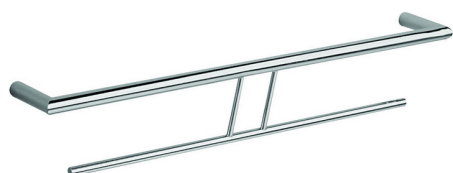

Double towel holder BATHROOM ACCESSORIES_SI090200

MODEL **SI090200**

Double towel holder

AVAILABLE FINISHINGS

-  **21** 21 Chrome
-  **2B** 2B Polished Nickel
-  **2F** 2F Brushed Nickel
-  **2P** 2P Rose Gold
-  **2Q** 2Q Black Titanium
-  **40** 40 Matt Black
-  **4Q** 4Q Matt White

CHARACTERISTICS

Double towel holder BATHROOM ACCESSORIES_SI090200

SI090200

<https://en.huberitalia.com/double-towel-holder-bathroom-accessories-si090200>

2024-12-22