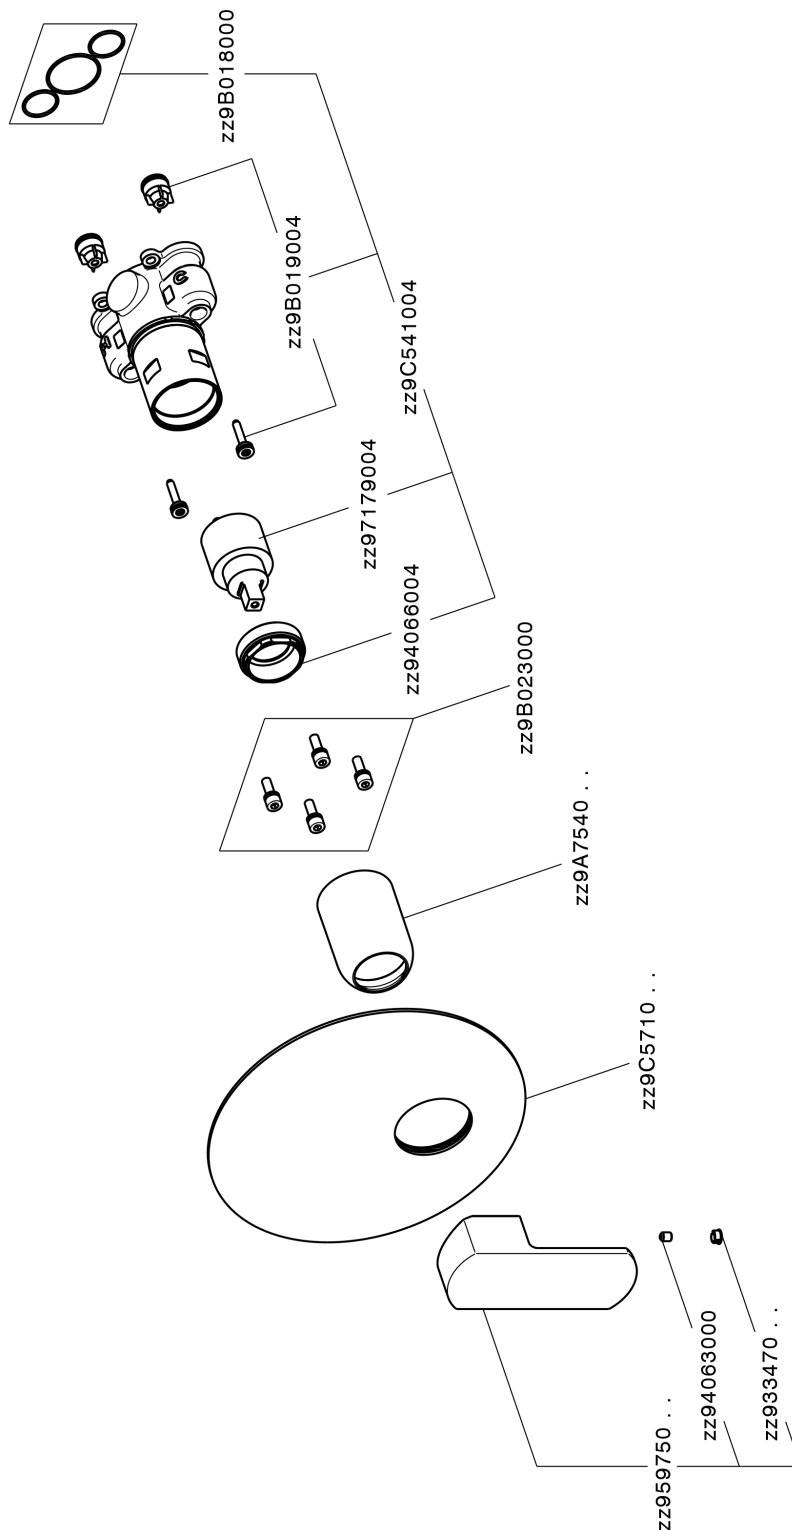

Exposed part for Single Lever One Box Valve DADO_DD0BM010

DD0BM010

<https://en.huberitalia.com/exposed-part-for-single-lever-one-box-valve-dado-dd0bm010>

One Box Universal Concealed Part ONE BOX_ZB00B031

ZB00B031

<https://en.huberitalia.com/one-box-universal-concealed-part-one-box-zb00b031>

One Box Universal Concealed Part ONE BOX_ZB00B030

ZB00B030

<https://en.huberitalia.com/one-box-universal-concealed-part-one-box-zb00b030>